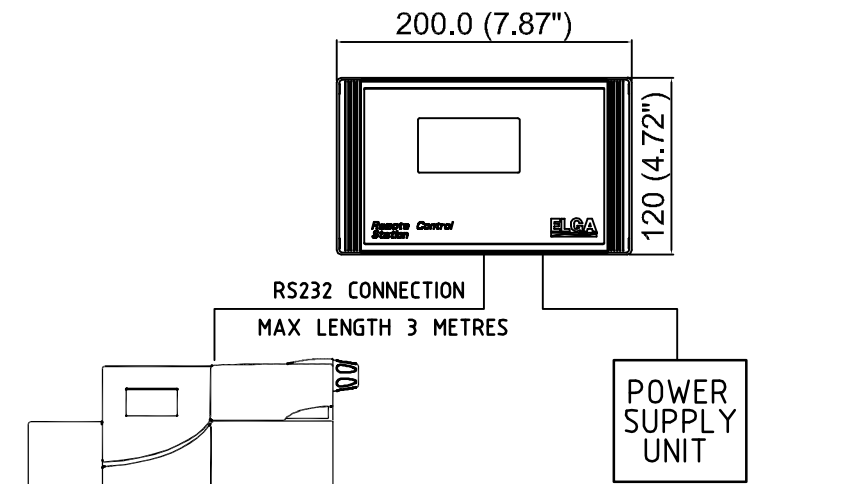

LA646 - OPEN LOOP RINGMAIN KIT
MAXIMUM LENGTH OF RINGMAIN 20 METRE

LA647 - CLOSED LOOP RINGMAIN KIT
MAXIMUM LENGTH OF RINGMAIN 20 METRE

LA645 - REMOTE CONTROL STATION

LA644 - INTEGRAL DISPENSE GUN
MAXIMUM REACH OF DISPENSE GUN 1 METRE

LA643 - REMOTE DISPENSE STATION
MAXIMUM REACH OF DISPENSE GUN 2 METRE

IF IN DOUBT-ASK				
3rd ANGLE PROJECTION DO NOT SCALE				
MATERIAL: N/A				
FINISH: N/A				
GENERAL NOTE: N/A				
TOLERANCES UNLESS STATED: ONE PLACE DEC. ± N/A ANGULAR ± 0.5° TWO PLACE DEC. ± ALL HOLE TOLS. TO BS.4500 H11				
DIMS. IN	SCALE	DRAWN	JP	AUG 11
mm	NTS	CHECKED	SB	AUG 11
SIZE: A1		APPROVED	LU	AUG 11