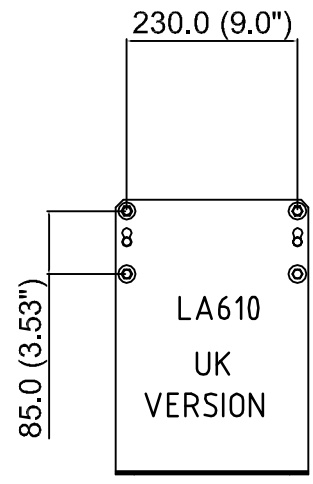

ISS.	MIN/PRN/DN	ACTION	APPRD.	DATE
1	DN/E/144	JP		

LA610
WALL MOUNTING KIT
(UK VERSION)

LA622
WALL MOUNTING KIT
(US VERSION)

PURELAB ULTRA WITH LA620 DOCKING VESSEL

LA618 - RS232 PRINTER KIT
100-240Vdc 50/60 Hz

LA646 - OPEN LOOP RINGMAIN KIT
MAXIMUM LENGTH OF RINGMAIN 20 METRE

LA647 - CLOSED LOOP RINGMAIN KIT
MAXIMUM LENGTH OF RINGMAIN 20 METRE

LA645 - REMOTE CONTROL STATION

LA644 - INTEGRAL DISPENSE GUN
MAXIMUM REACH OF DISPENSE GUN 1 METRE

LA643 - REMOTE DISPENSE STATION
MAXIMUM REACH OF DISPENSE GUN 2 METRE

IF IN DOUBT-ASK				
3rd ANGLE PROJECTION DO NOT SCALE				
MATERIAL: N/A				
FINISH: N/A				
GENERAL NOTE: N/A				
TOLERANCES UNLESS STATED: ONE PLACE DEC. ± N/A ANGULAR ± 0.5° TWO PLACE DEC. ± ALL HOLE TOLS. TO BS.4500 H11				
DIMS. IN	SCALE	DRAWN	JP	AUG 11
mm	NTS	CHECKED	SB	AUG 11
SIZE: A1		APPROVED	LU	AUG 11