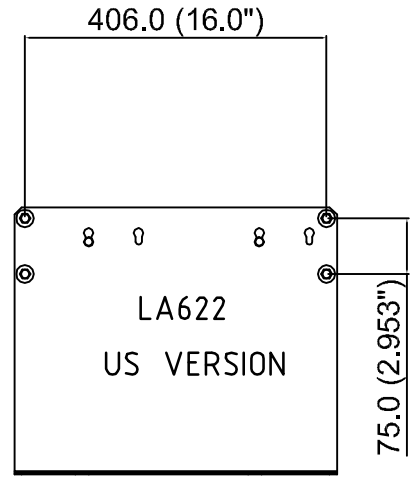

ISS.	MIN/PRN/DN	ACTION	APPRD.	DATE
1	DN/E/144	JP		

LA610
WALL MOUNTING KIT
(UK VERSION)

LA622
WALL MOUNTING KIT
(US VERSION)

PURELAB ULTRA WITH LA620 DOCKING VESSEL

LA618 - RS232 PRINTER KIT
100-240Vdc 50/60 Hz

LA646 - OPEN LOOP RINGMAIN KIT
MAXIMUM LENGTH OF RINGMAIN 20 METRE

LA647 - CLOSED LOOP RINGMAIN KIT
MAXIMUM LENGTH OF RINGMAIN 20 METRE

LA645 - REMOTE CONTROL STATION

LA644 - INTEGRAL DISPENSE GUN
MAXIMUM REACH OF DISPENSE GUN 1 METRE

LA643 - REMOTE DISPENSE STATION
MAXIMUM REACH OF DISPENSE GUN 2 METRE

IF IN DOUBT-ASK				
3rd ANGLE PROJECTION DO NOT SCALE				
MATERIAL: N/A				
FINISH: N/A				
GENERAL NOTE: N/A				
TOLERANCES UNLESS STATED: ONE PLACE DEC. ± N/A ANGULAR ± 0.5° TWO PLACE DEC. ± ALL HOLE TOLS. TO BS.4500 H11				
DIMS. IN	SCALE	DRAWN	JP	AUG 11
mm	NTS	CHECKED	SB	AUG 11
SIZE: A1		APPROVED	LU	AUG 11