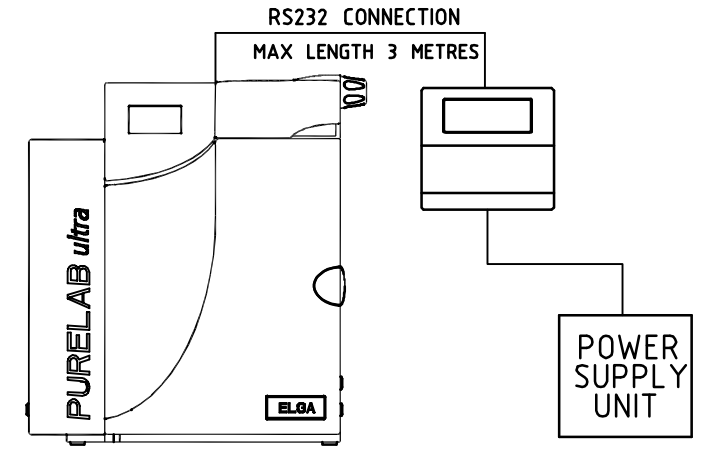

ISS.	MIN/PRN/DN	ACTION	APPRD.	DATE
1	DN/E/144	JP		

LA610
WALL MOUNTING KIT
(UK VERSION)

LA622
WALL MOUNTING KIT
(US VERSION)

PURELAB ULTRA WITH LA620 DOCKING VESSEL

LA618 - RS232 PRINTER KIT
100-240Vdc 50/60 Hz

LA646 - OPEN LOOP RINGMAIN KIT
MAXIMUM LENGTH OF RINGMAIN 20 METRE

LA647 - CLOSED LOOP RINGMAIN KIT
MAXIMUM LENGTH OF RINGMAIN 20 METRE

LA645 - REMOTE CONTROL STATION

LA644 - INTEGRAL DISPENSE GUN
MAXIMUM REACH OF DISPENSE GUN 1 METRE

LA643 - REMOTE DISPENSE STATION
MAXIMUM REACH OF DISPENSE GUN 2 METRE

IF IN DOUBT-ASK				
3rd ANGLE PROJECTION DO NOT SCALE				
MATERIAL: N/A				
FINISH: N/A				
GENERAL NOTE: N/A				
TOLERANCES UNLESS STATED: ONE PLACE DEC. ± N/A ANGULAR ± 0.5° TWO PLACE DEC. ± ALL HOLE TOLS. TO BS.4500 H11				
DIMS. IN	SCALE	DRAWN	JP	AUG 11
mm	NTS	CHECKED	SB	AUG 11
SIZE: A1		APPROVED	LU	AUG 11