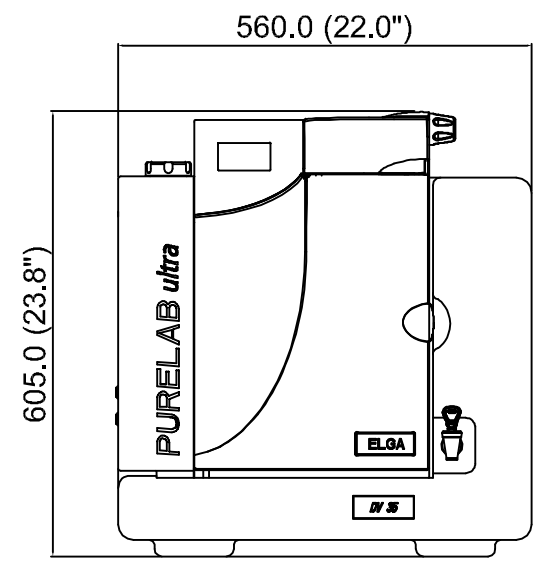

ISS.	MIN/PRN/DN	ACTION	APPRD.	DATE
1	DN/E/144	JP		

LA610
WALL MOUNTING KIT
(UK VERSION)

LA622
WALL MOUNTING KIT
(US VERSION)

PURELAB ULTRA WITH LA620 DOCKING VESSEL

LA618 - RS232 PRINTER KIT
100-240Vdc 50/60 Hz

LA646 - OPEN LOOP RINGMAIN KIT
MAXIMUM LENGTH OF RINGMAIN 20 METRE

LA647 - CLOSED LOOP RINGMAIN KIT
MAXIMUM LENGTH OF RINGMAIN 20 METRE

LA645 - REMOTE CONTROL STATION

LA644 - INTEGRAL DISPENSE GUN
MAXIMUM REACH OF DISPENSE GUN 1 METRE

LA643 - REMOTE DISPENSE STATION
MAXIMUM REACH OF DISPENSE GUN 2 METRE

IF IN DOUBT-ASK				
3rd ANGLE PROJECTION DO NOT SCALE				
MATERIAL: N/A				
FINISH: N/A				
GENERAL NOTE: N/A				
TOLERANCES UNLESS STATED: ONE PLACE DEC. ± N/A ANGULAR ± 0.5° TWO PLACE DEC. ± ALL HOLE TOLS. TO BS.4500 H11				
DIMS. IN	SCALE	DRAWN	JP	AUG 11
mm	NTS	CHECKED	SB	AUG 11
SIZE: A1		APPROVED	LU	AUG 11