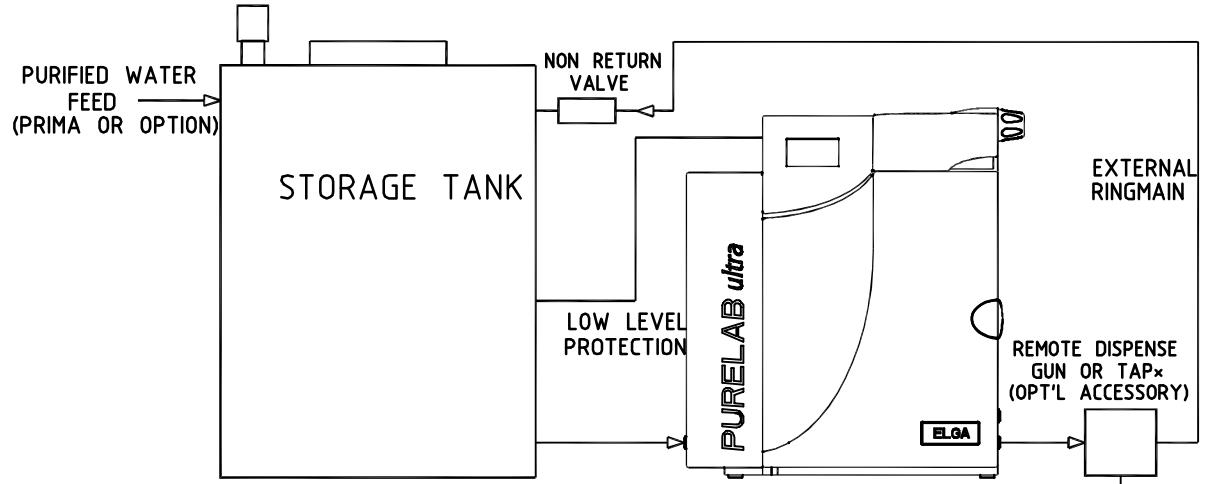

LA646 - OPEN LOOP RINGMAIN KIT
MAXIMUM LENGTH OF RINGMAIN 20 METRE

LA647 - CLOSED LOOP RINGMAIN KIT
MAXIMUM LENGTH OF RINGMAIN 20 METRE

LA645 - REMOTE CONTROL STATION

LA644 - INTEGRAL DISPENSE GUN
MAXIMUM REACH OF DISPENSE GUN 1 METRE

LA643 - REMOTE DISPENSE STATION
MAXIMUM REACH OF DISPENSE GUN 2 METRE

IF IN DOUBT-ASK				
3rd ANGLE PROJECTION DO NOT SCALE				
MATERIAL: N/A				
FINISH: N/A				
GENERAL NOTE: N/A				
TOLERANCES UNLESS STATED: ONE PLACE DEC. ± N/A ANGULAR ± 0.5° TWO PLACE DEC. ± ALL HOLE TOLS. TO BS.4500 H11				
DIMS. IN	SCALE	DRAWN	JP	AUG 11
mm	NTS	CHECKED	SB	AUG 11
SIZE: A1		APPROVED	LU	AUG 11