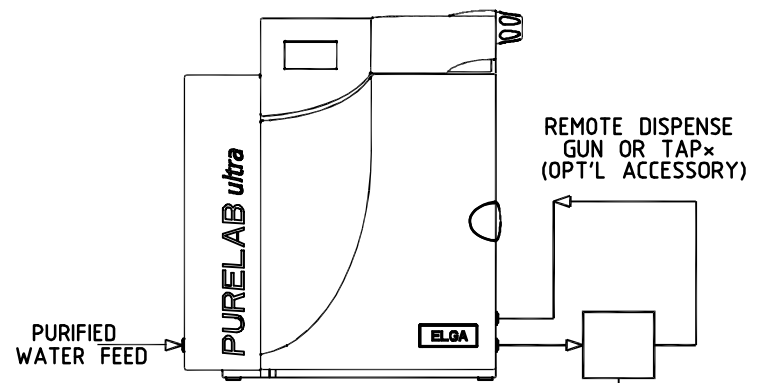

LA646 - OPEN LOOP RINGMAIN KIT
MAXIMUM LENGTH OF RINGMAIN 20 METRE

LA647 - CLOSED LOOP RINGMAIN KIT
MAXIMUM LENGTH OF RINGMAIN 20 METRE

LA645 - REMOTE CONTROL STATION

LA644 - INTEGRAL DISPENSE GUN
MAXIMUM REACH OF DISPENSE GUN 1 METRE

LA643 - REMOTE DISPENSE STATION
MAXIMUM REACH OF DISPENSE GUN 2 METRE

IF IN DOUBT-ASK				
3rd ANGLE PROJECTION DO NOT SCALE				
MATERIAL: N/A				
FINISH: N/A				
GENERAL NOTE: N/A				
TOLERANCES UNLESS STATED: ONE PLACE DEC. ± N/A ANGULAR ± 0.5° TWO PLACE DEC. ± ALL HOLE TOLS. TO BS.4500 H11				
DIMS. IN	SCALE	DRAWN	JP	AUG 11
mm	NTS	CHECKED	SB	AUG 11
SIZE: A1		APPROVED	LU	AUG 11