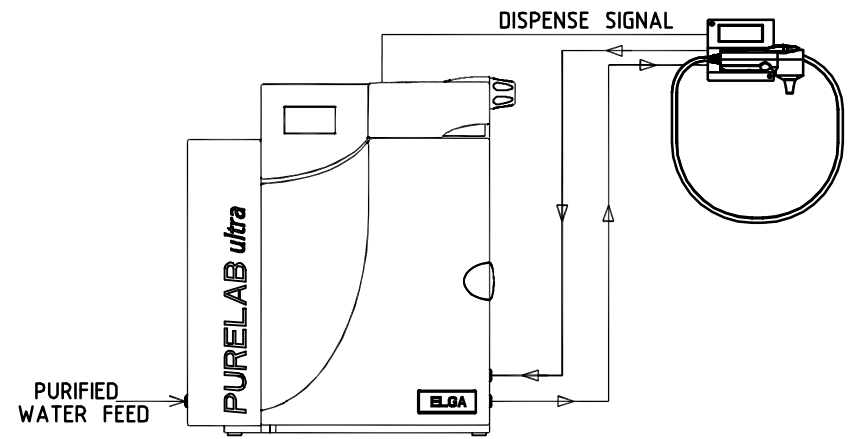

LA646 - OPEN LOOP RINGMAIN KIT
MAXIMUM LENGTH OF RINGMAIN 20 METRE

LA647 - CLOSED LOOP RINGMAIN KIT
MAXIMUM LENGTH OF RINGMAIN 20 METRE

LA645 - REMOTE CONTROL STATION

LA644 - INTEGRAL DISPENSE GUN
MAXIMUM REACH OF DISPENSE GUN 1 METRE

LA643 - REMOTE DISPENSE STATION
MAXIMUM REACH OF DISPENSE GUN 2 METRE

IF IN DOUBT-ASK				
3rd ANGLE PROJECTION DO NOT SCALE				
MATERIAL: N/A				
FINISH: N/A				
GENERAL NOTE: N/A				
TOLERANCES UNLESS STATED: ONE PLACE DEC. ± N/A ANGULAR ± 0.5° TWO PLACE DEC. ± ALL HOLE TOLS. TO BS.4500 H11				
DIMS. IN	SCALE	DRAWN	JP	AUG 11
mm	NTS	CHECKED	SB	AUG 11
SIZE: A1		APPROVED	LU	AUG 11