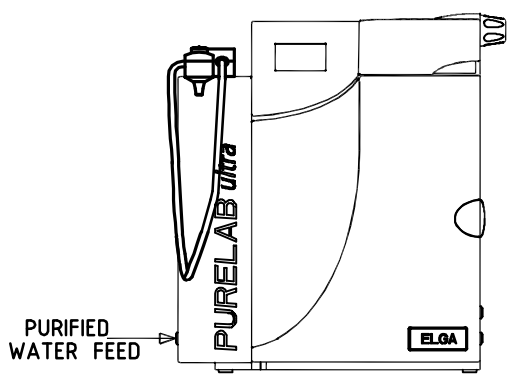

LA646 - OPEN LOOP RINGMAIN KIT
MAXIMUM LENGTH OF RINGMAIN 20 METRE

LA647 - CLOSED LOOP RINGMAIN KIT
MAXIMUM LENGTH OF RINGMAIN 20 METRE

LA645 - REMOTE CONTROL STATION

LA644 - INTEGRAL DISPENSE GUN
MAXIMUM REACH OF DISPENSE GUN 1 METRE