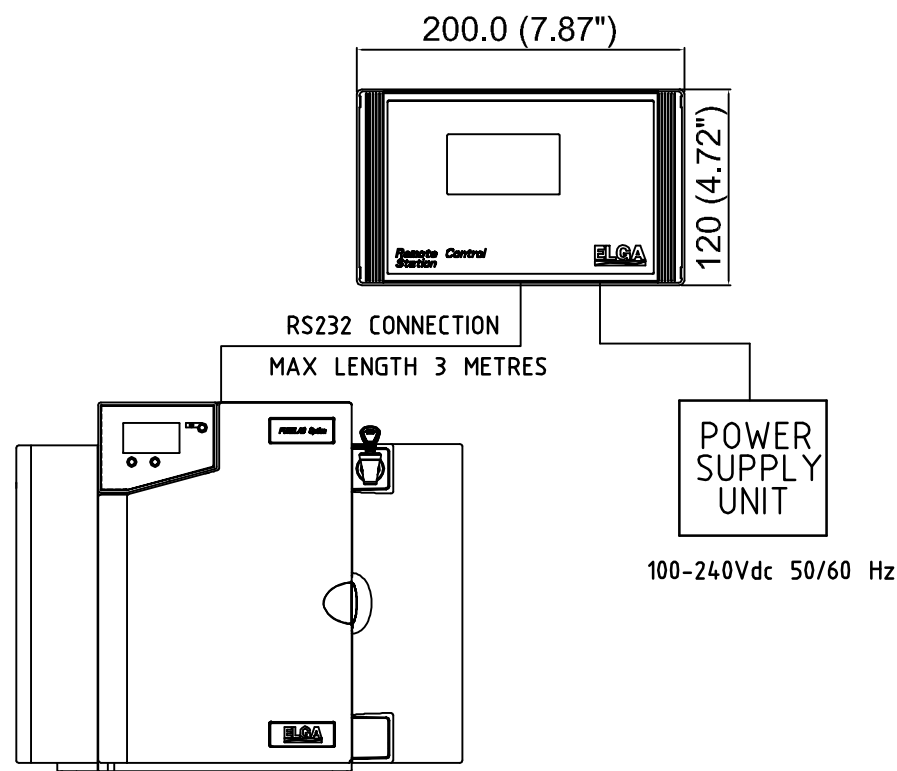

LA626 - REMOTE DISPLAY KIT