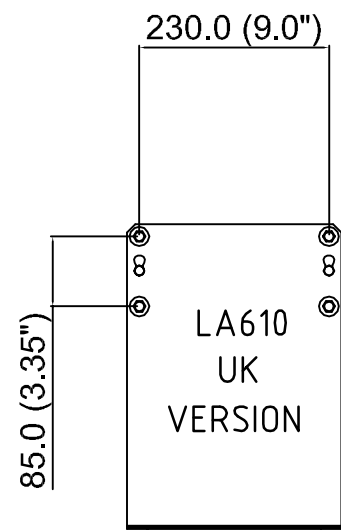

ISS.	MN/PRN/DN	ACTION	APPR'D	DATE
1	DN/E/144	JP		
-	-	-	-	-
-	-	-	-	-

LA610  
WALL MOUNTING KIT  
(UK VERSION)

LA622  
WALL MOUNTING KIT  
(US VERSION)

PURELAB PULSE WITH LA620 DOCKING VESSEL

LA626 - REMOTE DISPLAY KIT

LA618 - RS232 PRINTER KIT

**IF IN DOUBT-ASK**

3rd ANGLE PROJECTION DO NOT SCALE

MATERIAL: N/A

FINISH: N/A

GENERAL NOTE: N/A

TOLERANCES UNLESS STATED:  
 ONE PLACE DEC. ± N/A ANGULAR ± 0.5°  
 TWO PLACE DEC. ± ALL HOLE TOLS. TO BS.4500 H11

DIMS. IN mm	SCALE	DRAWN	JP	AUG 11	DATE
			SB	AUG 11	
SIZE: A3	NTS	CHECKED	LU	AUG 11	
		APPROVED			

TITLE  
**SALES DIAGRAM  
 PURELAB PULSE  
 1 & 2 RANGE  
 ACCESSORIES**

PART NUMBER: N/A

**ELGA**  
 www.elgalabwater.com  
 info@elgalabwater.com