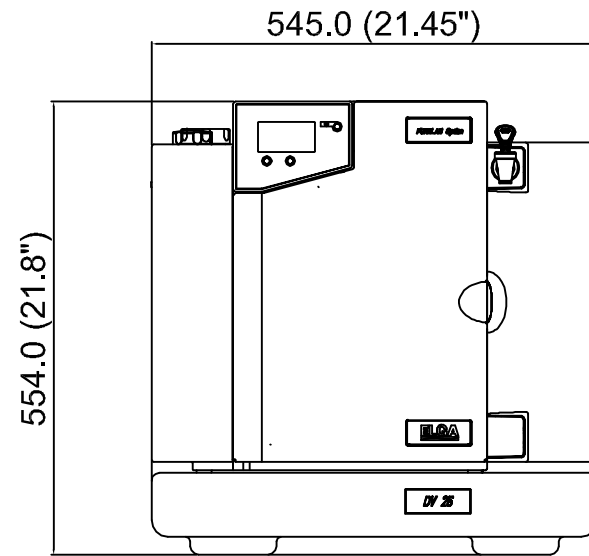

PURELAB PULSE WITH LA620 DOCKING VESSEL