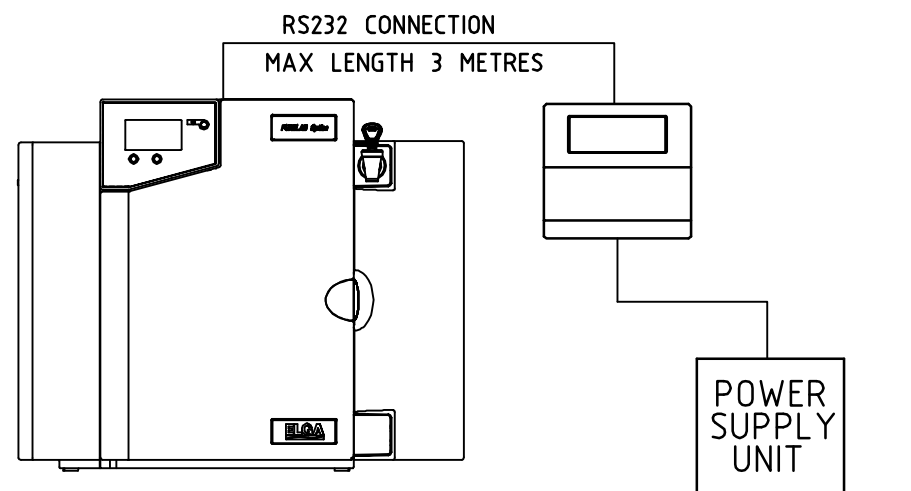

LA618 - RS232 PRINTER KIT

**IF IN DOUBT-ASK**

3rd ANGLE PROJECTION DO NOT SCALE

MATERIAL: N/A

FINISH: N/A

GENERAL NOTE: N/A

TOLERANCES UNLESS STATED:  
 ONE PLACE DEC. ± N/A ANGULAR ± 0.5°  
 TWO PLACE DEC. ± ALL HOLE TOLS. TO BS.4500 H11