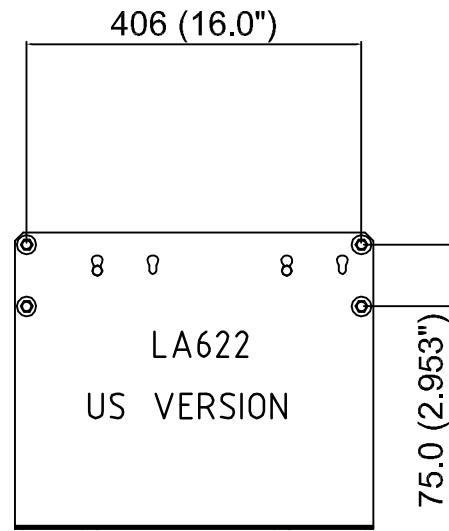

ISS.	MN/PRN/DN	ACTION	APPR'D	DATE
1	DN/E/144	JP		
-	-	-	-	-
-	-	-	-	-

LA610  
WALL MOUNTING KIT  
(UK VERSION)

LA622  
WALL MOUNTING KIT  
(US VERSION)

PURELAB PULSE WITH LA620 DOCKING VESSEL

LA626 - REMOTE DISPLAY KIT

LA618 - RS232 PRINTER KIT

**IF IN DOUBT-ASK**

3rd ANGLE PROJECTION DO NOT SCALE

MATERIAL: N/A

FINISH: N/A

GENERAL NOTE: N/A

TOLERANCES UNLESS STATED:  
 ONE PLACE DEC. ± N/A ANGULAR ± 0.5°  
 TWO PLACE DEC. ± ALL HOLE TOLS. TO BS.4500 H11

DIMS. IN mm	SCALE	DRAWN	JP	AUG 11	DATE
			SB	AUG 11	
SIZE: A3	NTS	CHECKED	LU	AUG 11	
		APPROVED			

TITLE  
**SALES DIAGRAM  
 PURELAB PULSE  
 1 & 2 RANGE  
 ACCESSORIES**

PART NUMBER: N/A

**ELGA**  
 www.elgalabwater.com  
 info@elgalabwater.com