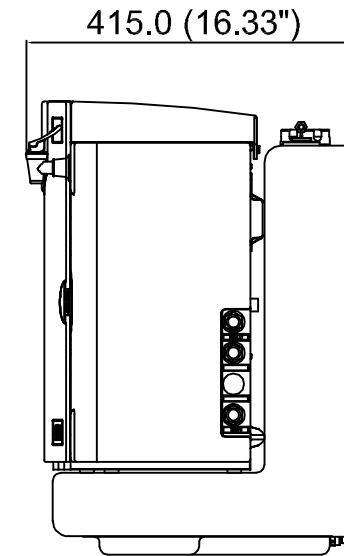

PURELAB PULSE WITH LA620 DOCKING VESSEL