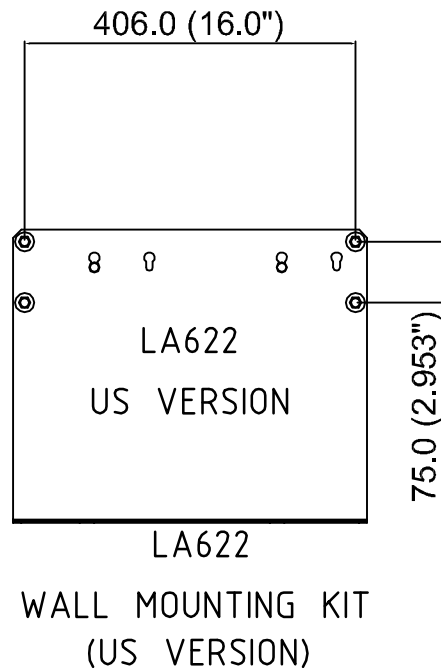

ISS.	MN/PRN/DN	ACTION	APPR'D	DATE
1	DN/E/144	JP		
-	-	-	-	-
-	-	-	-	-

LA619 - REMOTE DISPLAY KIT

LA618 - RS232 PRINTER KIT

IF IN DOUBT-ASK				
3rd ANGLE PROJECTION DO NOT SCALE				
MATERIAL: N/A				
FINISH: N/A				
GENERAL NOTE: N/A				
TOLERANCES UNLESS STATED:				
ONE PLACE DEC. ± N/A		ANGULAR ± 0.5°		
TWO PLACE DEC. ±		ALL HOLE TOLS. TO BS.4500 H11		
DIMS. IN mm	SCALE	DRAWN	JP	AUG 11
SIZE: A3	NTS	CHECKED	SB	AUG 11
		APPROVED	LU	AUG 11
DATE				

DRG. NO.	<b>SD_PP_003</b>	ISSUE	<b>1</b>
SHEET No.3 OF 3			

THIS DRAWING IS THE PROPERTY OF ELGA Labwater. THE DETAILS SHOWN ARE STRICTLY CONFIDENTIAL AND MUST NOT BE DISCLOSED TO ANY THIRD PARTY WITHOUT THE CONSENT OF VWS (UK) LTD.