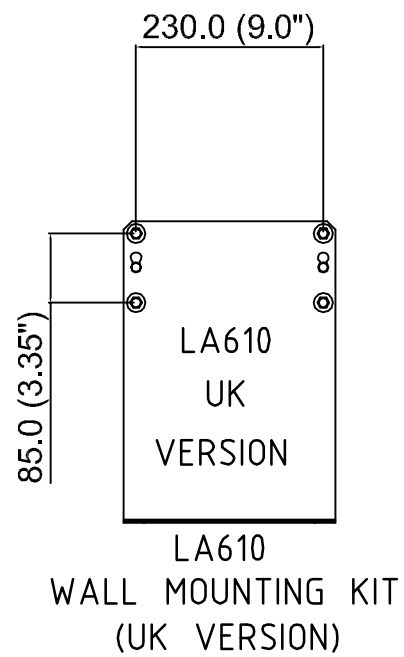

ISS.	MN/PRN/DN	ACTION	APPR'D	DATE
1	DN/E/144	JP		
-	-	-	-	-
-	-	-	-	-

LA619 - REMOTE DISPLAY KIT

LA618 - RS232 PRINTER KIT

IF IN DOUBT-ASK				
3rd ANGLE PROJECTION DO NOT SCALE				
MATERIAL: N/A				
FINISH: N/A				
GENERAL NOTE: N/A				
TOLERANCES UNLESS STATED:				
ONE PLACE DEC. ± N/A		ANGULAR ± 0.5°		
TWO PLACE DEC. ±		ALL HOLE TOLS. TO BS.4500 H11		
DIMS. IN mm	SCALE	DRAWN	JP	AUG 11
SIZE: A3	NTS	CHECKED	SB	AUG 11
		APPROVED	LU	AUG 11
DATE				

DRG. NO.	<b>SD_PP_003</b>	ISSUE	<b>1</b>
SHEET No.3 OF 3			

THIS DRAWING IS THE PROPERTY OF ELGA Labwater. THE DETAILS SHOWN ARE STRICTLY CONFIDENTIAL AND MUST NOT BE DISCLOSED TO ANY THIRD PARTY WITHOUT THE CONSENT OF VWS (UK) LTD.