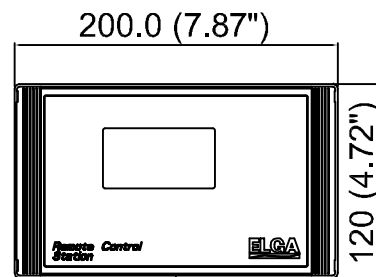

ISS.	MN/PRN/DN	ACTION	APPR'D	DATE
1	DN/E/144	JP		
-	-	-	-	-
-	-	-	-	-

LA619 - REMOTE DISPLAY KIT

LA618 - RS232 PRINTER KIT

IF IN DOUBT-ASK				
3rd ANGLE PROJECTION DO NOT SCALE				
MATERIAL: N/A				
FINISH: N/A				
GENERAL NOTE: N/A				
TOLERANCES UNLESS STATED:				
ONE PLACE DEC. ± N/A		ANGULAR ± 0.5°		
TWO PLACE DEC. ±		ALL HOLE TOLS. TO BS.4500 H11		
DIMS. IN mm	SCALE	DRAWN	JP	AUG 11
SIZE: A3	NTS	CHECKED	SB	AUG 11
		APPROVED	LU	AUG 11
DATE				

DRG. NO.	<b>SD_PP_003</b>	ISSUE	<b>1</b>
SHEET No.3 OF 3			

THIS DRAWING IS THE PROPERTY OF ELGA Labwater. THE DETAILS SHOWN ARE STRICTLY CONFIDENTIAL AND MUST NOT BE DISCLOSED TO ANY THIRD PARTY WITHOUT THE CONSENT OF VWS (UK) LTD.