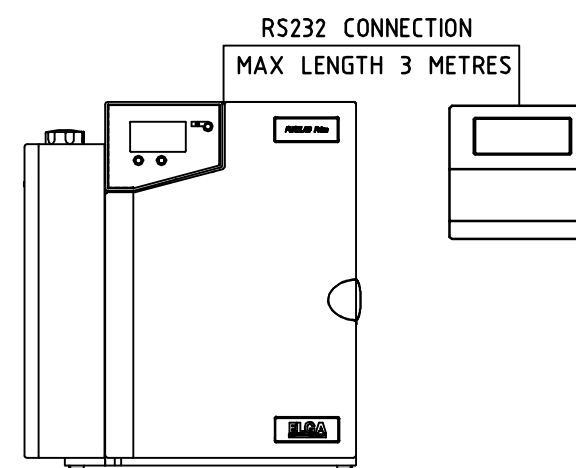

ISS.	MN/PRN/DN	ACTION	APPR'D	DATE
1	DN/E/144	JP		
-	-	-	-	-
-	-	-	-	-

LA619 - REMOTE DISPLAY KIT

LA618 - RS232 PRINTER KIT

IF IN DOUBT-ASK				
3rd ANGLE PROJECTION DO NOT SCALE				
MATERIAL: N/A				
FINISH: N/A				
GENERAL NOTE: N/A				
TOLERANCES UNLESS STATED:				
ONE PLACE DEC. ± N/A		ANGULAR ± 0.5°		
TWO PLACE DEC. ±		ALL HOLE TOLS. TO BS.4500 H11		
DIMS. IN mm	SCALE	DRAWN	JP	AUG 11
SIZE: A3	NTS	CHECKED	SB	AUG 11
		APPROVED	LU	AUG 11
DATE				

DRG. NO.	<b>SD_PP_003</b>	ISSUE	<b>1</b>
SHEET No.3 OF 3			

THIS DRAWING IS THE PROPERTY OF ELGA Labwater. THE DETAILS SHOWN ARE STRICTLY CONFIDENTIAL AND MUST NOT BE DISCLOSED TO ANY THIRD PARTY WITHOUT THE CONSENT OF VWS (UK) LTD.