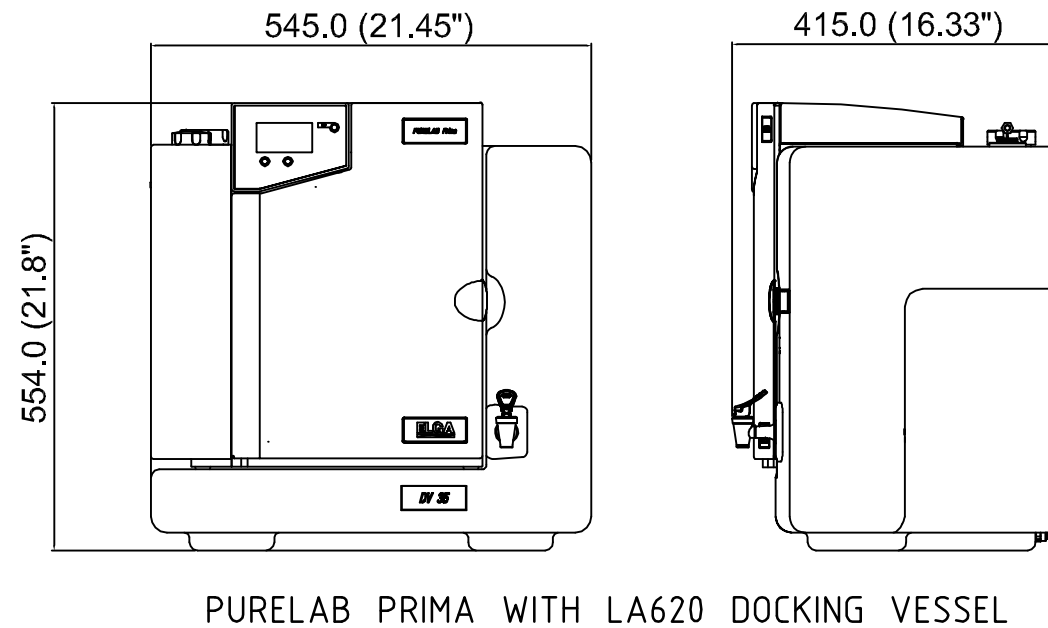

ISS.	MN/PRN/DN	ACTION	APPR'D	DATE
1	DN/E/144	JP		
-	-	-	-	-
-	-	-	-	-

LA619 - REMOTE DISPLAY KIT

LA618 - RS232 PRINTER KIT

IF IN DOUBT-ASK				
3rd ANGLE PROJECTION DO NOT SCALE				
MATERIAL: N/A				
FINISH: N/A				
GENERAL NOTE: N/A				
TOLERANCES UNLESS STATED:				
ONE PLACE DEC. ± N/A		ANGULAR ± 0.5°		
TWO PLACE DEC. ±		ALL HOLE TOLS. TO BS.4500 H11		
DIMS. IN mm	SCALE	DRAWN	JP	AUG 11
SIZE: A3	NTS	CHECKED	SB	AUG 11
		APPROVED	LU	AUG 11
DATE				