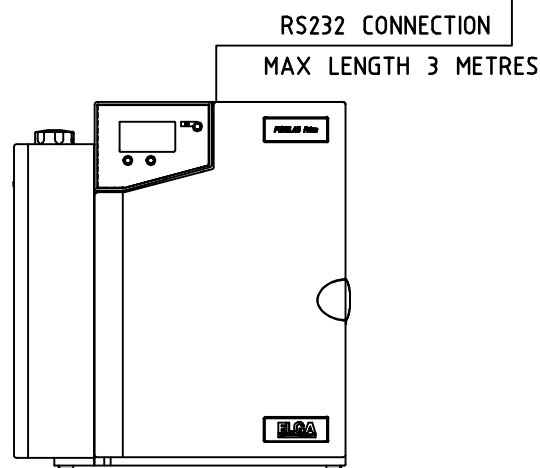

ISS.	MN/PRN/DN	ACTION	APPR'D	DATE
1	DN/E/144	JP		
-	-	-	-	-
-	-	-	-	-

LA619 - REMOTE DISPLAY KIT

LA618 - RS232 PRINTER KIT

IF IN DOUBT-ASK				
3rd ANGLE PROJECTION DO NOT SCALE				
MATERIAL: N/A				
FINISH: N/A				
GENERAL NOTE: N/A				
TOLERANCES UNLESS STATED:				
ONE PLACE DEC. ± N/A		ANGULAR ± 0.5°		
TWO PLACE DEC. ±		ALL HOLE TOLS. TO BS.4500 H11		
DIMS. IN mm	SCALE	DRAWN	JP	AUG 11
SIZE: A3	NTS	CHECKED	SB	AUG 11
		APPROVED	LU	AUG 11
DATE				