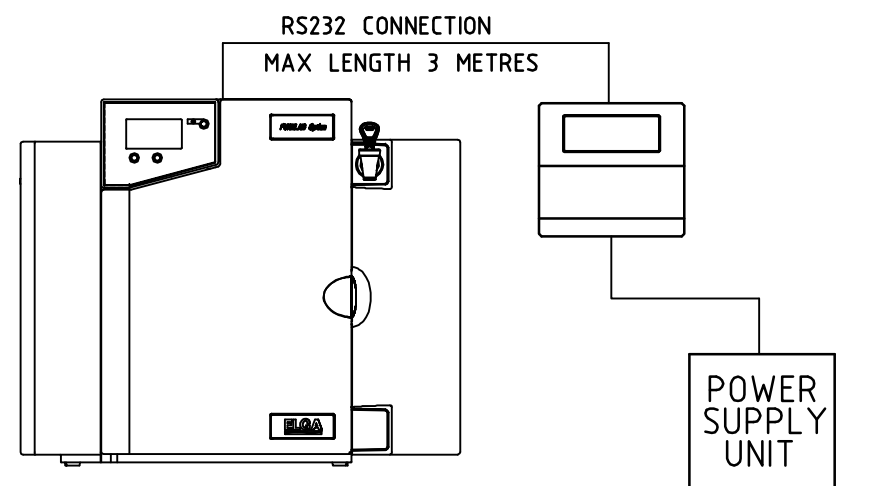

LA618 - RS232 PRINTER KIT

THIS DRAWING IS THE PROPERTY OF ELGA Labwater. THE DETAILS SHOWN ARE STRICTLY CONFIDENTIAL AND MUST NOT BE DISCLOSED TO ANY THIRD PARTY WITHOUT THE CONSENT OF VWS (UK) LTD.