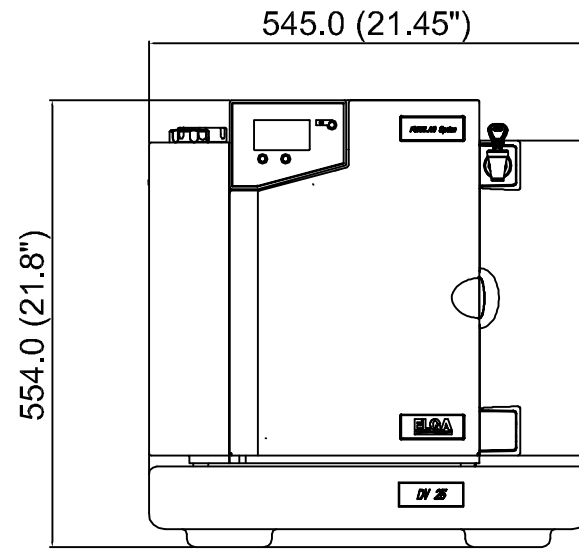

PURELAB OPTION-R WITH LA621 DOCKING VESSEL