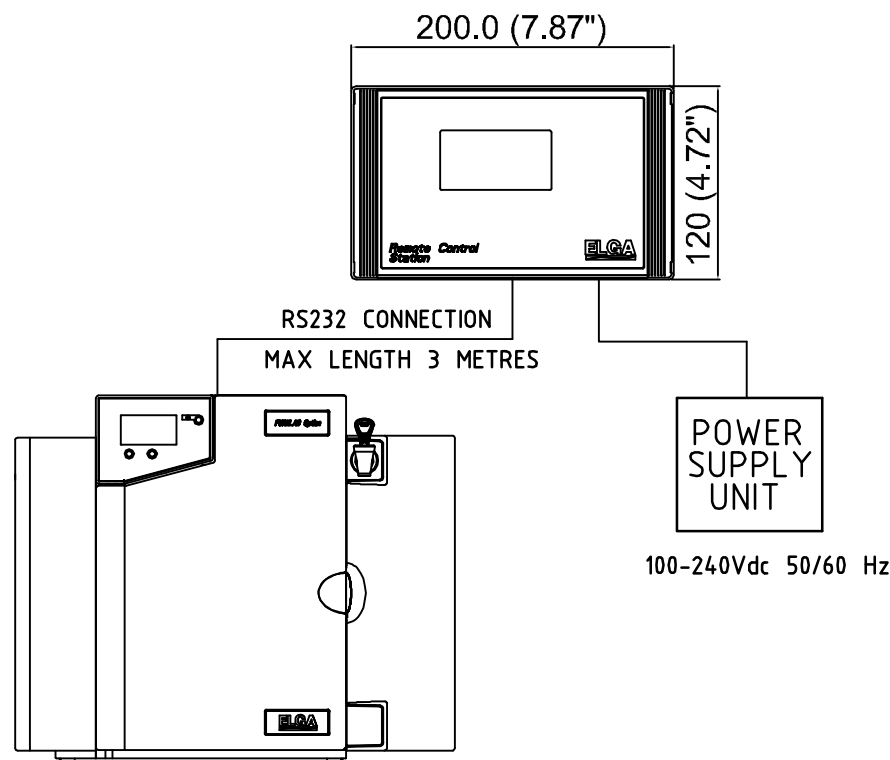

DRG. NO.	<b>SD_POR_003</b>	ISSUE	<b>1</b>
SHEET No.3 OF 3			

LA625 - REMOTE DISPLAY KIT

LA618 - RS232 PRINTER KIT

THIS DRAWING IS THE PROPERTY OF ELGA Labwater. THE DETAILS SHOWN ARE STRICTLY CONFIDENTIAL AND MUST NOT BE DISCLOSED TO ANY THIRD PARTY WITHOUT THE CONSENT OF VWS (UK) LTD.