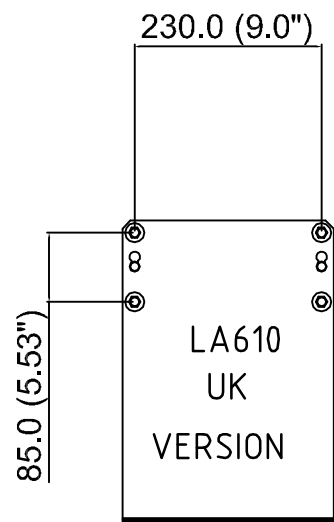

ISS.	MN/PRN/DN	ACTION	APPR'D	DATE
1	DN/E/144	JP		
-	-	-	-	-
-	-	-	-	-

LA610  
WALL MOUNTING KIT  
(UK VERSION)

LA622 - WALL MOUNTING KIT  
(US VERSION)

PURELAB OPTION-R WITH LA621 DOCKING VESSEL

IF IN DOUBT-ASK

3rd ANGLE PROJECTION DO NOT SCALE

MATERIAL: N/A

FINISH: N/A

GENERAL NOTE: N/A

TOLERANCES UNLESS STATED:  
ONE PLACE DEC. ± N/A ANGULAR ± 0.5°  
TWO PLACE DEC. ± ALL HOLE TOLS. TO BS.4500 H11

DIMS. IN mm	SCALE	DRAWN	JP	AUG 11	DATE
SIZE: A3	NTS	CHECKED	SB	AUG 11	
		APPROVED	LU	AUG 11	