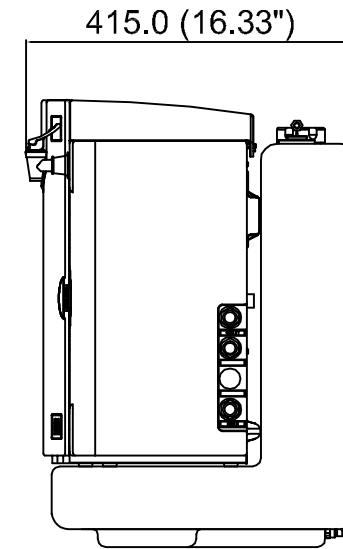

ISS.	MN/PRN/DN	ACTION	APPR'D	DATE
1	DN/E/144	JP		
-	-	-	-	-
-	-	-	-	-

LA610  
WALL MOUNTING KIT  
(UK VERSION)

LA622 - WALL MOUNTING KIT  
(US VERSION)

PURELAB OPTION-R WITH LA621 DOCKING VESSEL

IF IN DOUBT-ASK

3rd ANGLE PROJECTION DO NOT SCALE

MATERIAL: N/A

FINISH: N/A

GENERAL NOTE: N/A

TOLERANCES UNLESS STATED:  
ONE PLACE DEC. ± N/A ANGULAR ± 0.5°  
TWO PLACE DEC. ± ALL HOLE TOLS. TO BS.4500 H11

DIMS. IN mm	SCALE	DRAWN	JP	AUG 11	DATE
SIZE: A3	NTS	CHECKED	SB	AUG 11	
		APPROVED	LU	AUG 11	