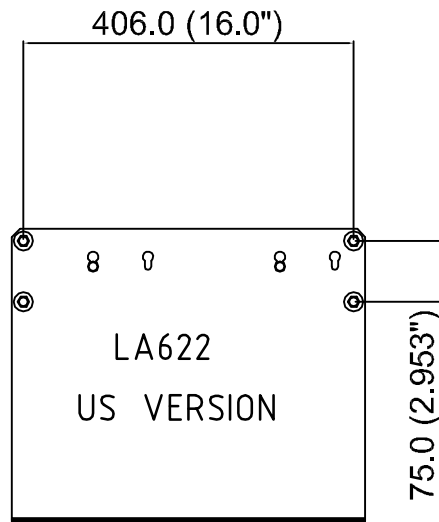

ISS.	MN/PRN/DN	ACTION	APPR'D	DATE
1	DN/E/144	JP		
-	-	-	-	-
-	-	-	-	-

LA610  
WALL MOUNTING KIT  
(UK VERSION)

LA622 - WALL MOUNTING KIT  
(US VERSION)

PURELAB OPTION-R WITH LA621 DOCKING VESSEL

IF IN DOUBT-ASK

3rd ANGLE PROJECTION DO NOT SCALE

MATERIAL: N/A

FINISH: N/A

GENERAL NOTE: N/A

TOLERANCES UNLESS STATED:  
ONE PLACE DEC. ± N/A ANGULAR ± 0.5°  
TWO PLACE DEC. ± ALL HOLE TOLS. TO BS.4500 H11

DIMS. IN mm	SCALE	DRAWN	JP	AUG 11	DATE
SIZE: A3	NTS	CHECKED	SB	AUG 11	
		APPROVED	LU	AUG 11	