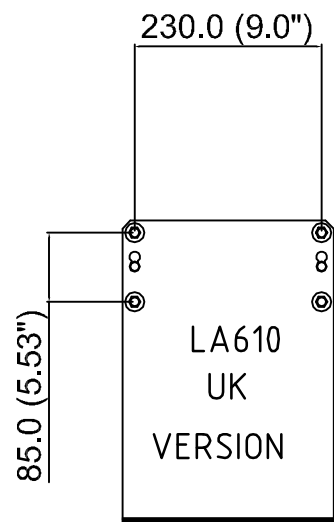

ISS.	MN/PRN/DN	ACTION	APPR'D	DATE
1	DN/E/144	JP		
-	-	-	-	-
-	-	-	-	-

LA610  
WALL MOUNTING KIT  
(UK VERSION)

LA622 - WALL MOUNTING KIT  
(US VERSION)

PURELAB OPTION-Q WITH LA621 DOCKING VESSEL

IF IN DOUBT-ASK

3rd ANGLE PROJECTION DO NOT SCALE

MATERIAL: N/A

FINISH: N/A

GENERAL NOTE: N/A

TOLERANCES UNLESS STATED:  
 ONE PLACE DEC. ± N/A ANGULAR ± 0.5°  
 TWO PLACE DEC. ± ALL HOLE TOLS. TO BS.4500 H11

DIMS. IN mm	SCALE	DRAWN	JP	AUG 11	DATE
	NTS	CHECKED	SB	AUG 11	
SIZE: A3		APPROVED	LU	AUG 11	

DRG. NO.	<b>SD_POQ_003</b>	ISSUE	<b>1</b>
SHEET No.3 OF 3			

LA675 - REMOTE DISPLAY KIT

LA618 - RS232 PRINTER KIT

THIS DRAWING IS THE PROPERTY OF ELGA Labwater. THE DETAILS SHOWN ARE STRICTLY CONFIDENTIAL AND MUST NOT BE DISCLOSED TO ANY THIRD PARTY WITHOUT THE CONSENT OF VWS (UK) LTD.