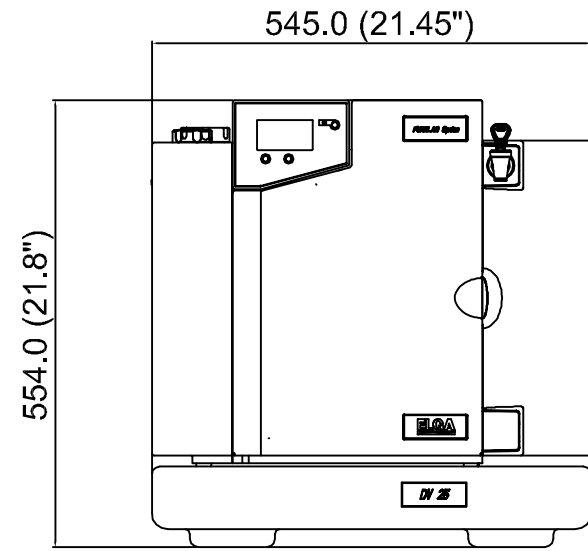

PURELAB OPTION-Q WITH LA621 DOCKING VESSEL