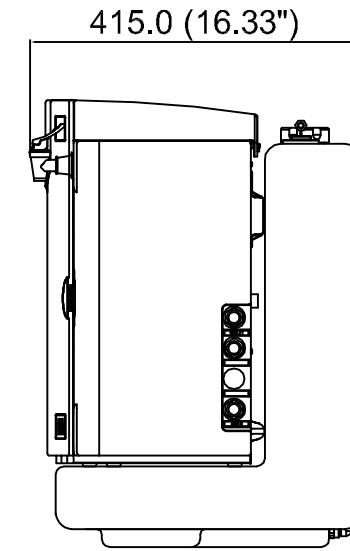

ISS.	MN/PRN/DN	ACTION	APPR'D	DATE
1	DN/E/144	JP		
-	-	-	-	-
-	-	-	-	-

LA610  
WALL MOUNTING KIT  
(UK VERSION)

LA622 - WALL MOUNTING KIT  
(US VERSION)

PURELAB OPTION-Q WITH LA621 DOCKING VESSEL

IF IN DOUBT-ASK

3rd ANGLE PROJECTION DO NOT SCALE

MATERIAL: N/A

FINISH: N/A

GENERAL NOTE: N/A

TOLERANCES UNLESS STATED:  
 ONE PLACE DEC. ± N/A ANGULAR ± 0.5°  
 TWO PLACE DEC. ± ALL HOLE TOLS. TO BS.4500 H11

DIMS. IN mm	SCALE	DRAWN	JP	AUG 11	DATE
	NTS	CHECKED	SB	AUG 11	
SIZE: A3		APPROVED	LU	AUG 11	