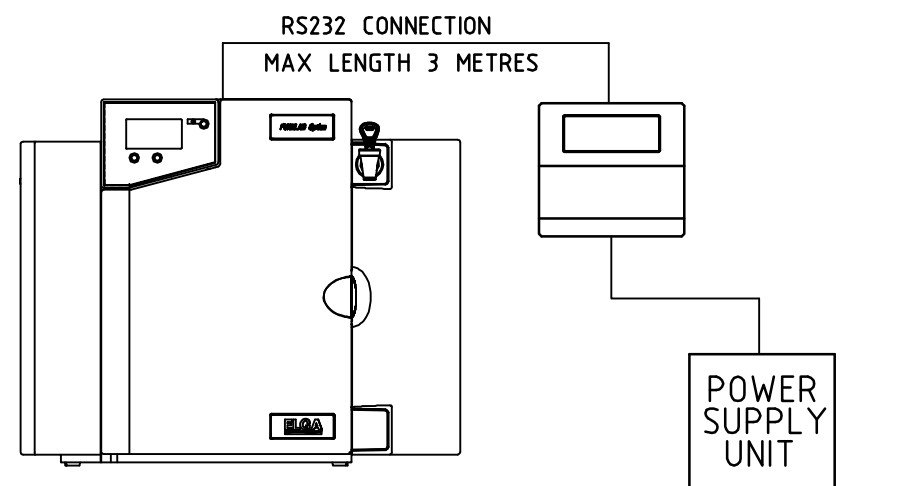

DRG. NO.	<b>SD_POQ_003</b>	ISSUE	<b>1</b>
SHEET No.3 OF 3			

LA675 - REMOTE DISPLAY KIT

LA618 - RS232 PRINTER KIT

THIS DRAWING IS THE PROPERTY OF ELGA Labwater. THE DETAILS SHOWN ARE STRICTLY CONFIDENTIAL AND MUST NOT BE DISCLOSED TO ANY THIRD PARTY WITHOUT THE CONSENT OF VWS (UK) LTD.