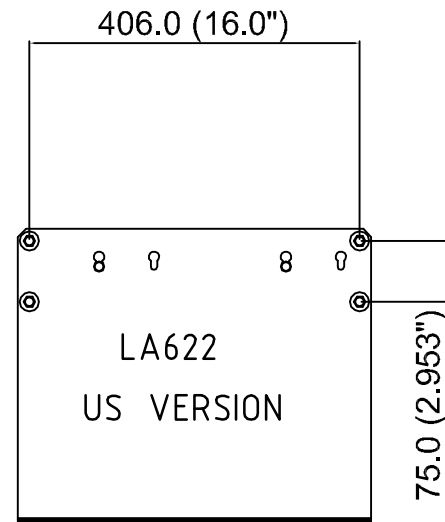

ISS.	MN/PRN/DN	ACTION	APPR'D	DATE
1	DN/E/144	JP		
-	-	-	-	-
-	-	-	-	-

LA610  
WALL MOUNTING KIT  
(UK VERSION)

LA622 - WALL MOUNTING KIT  
(US VERSION)

PURELAB OPTION-Q WITH LA621 DOCKING VESSEL

IF IN DOUBT-ASK

3rd ANGLE PROJECTION DO NOT SCALE

MATERIAL: N/A

FINISH: N/A

GENERAL NOTE: N/A

TOLERANCES UNLESS STATED:  
 ONE PLACE DEC. ± N/A ANGULAR ± 0.5°  
 TWO PLACE DEC. ± ALL HOLE TOLS. TO BS.4500 H11

DIMS. IN mm	SCALE	DRAWN	JP	AUG 11	DATE
	NTS	CHECKED	SB	AUG 11	
SIZE: A3		APPROVED	LU	AUG 11	