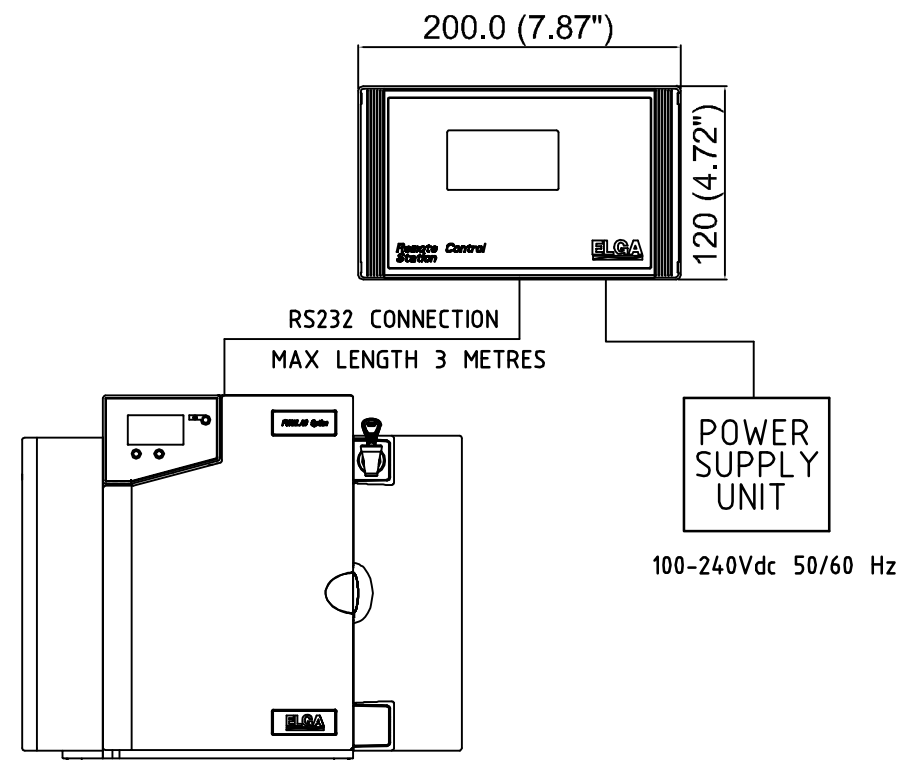

DRG. NO.	<b>SD_POQ_003</b>	ISSUE	<b>1</b>
SHEET No.3 OF 3			

LA675 - REMOTE DISPLAY KIT

LA618 - RS232 PRINTER KIT

THIS DRAWING IS THE PROPERTY OF ELGA Labwater. THE DETAILS SHOWN ARE STRICTLY CONFIDENTIAL AND MUST NOT BE DISCLOSED TO ANY THIRD PARTY WITHOUT THE CONSENT OF VWS (UK) LTD.