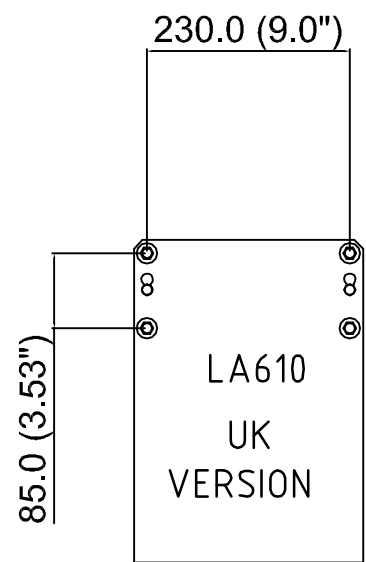

ISS.	MIN/PRN/IN	ACTION	APPRD.	DATE
1	ONE/144		JP	
.	.	.	.	.
.	.	.	.	.

LA610
WALL MOUNTING KIT
(UK VERSION)