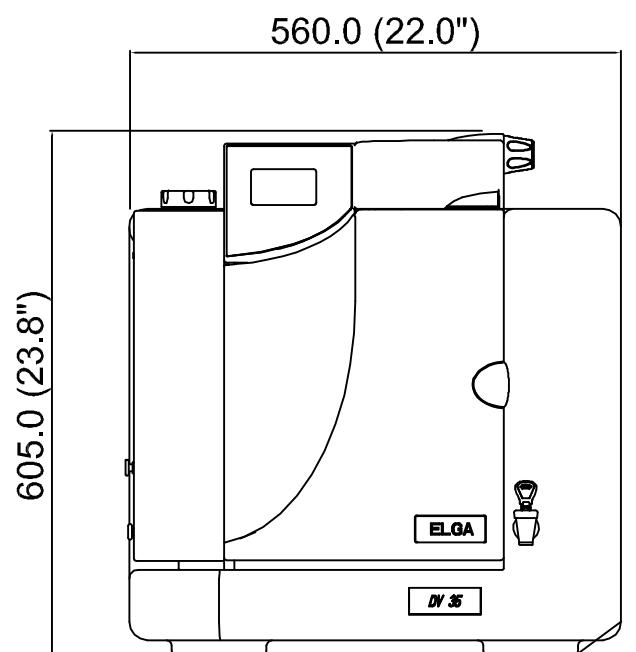

PURELAB CLASSIC WITH LA620 DOCKING VESSEL