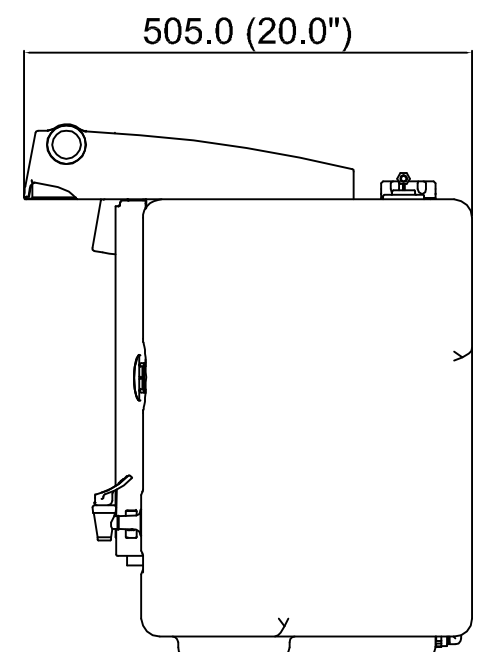

PURELAB CLASSIC WITH LA620 DOCKING VESSEL