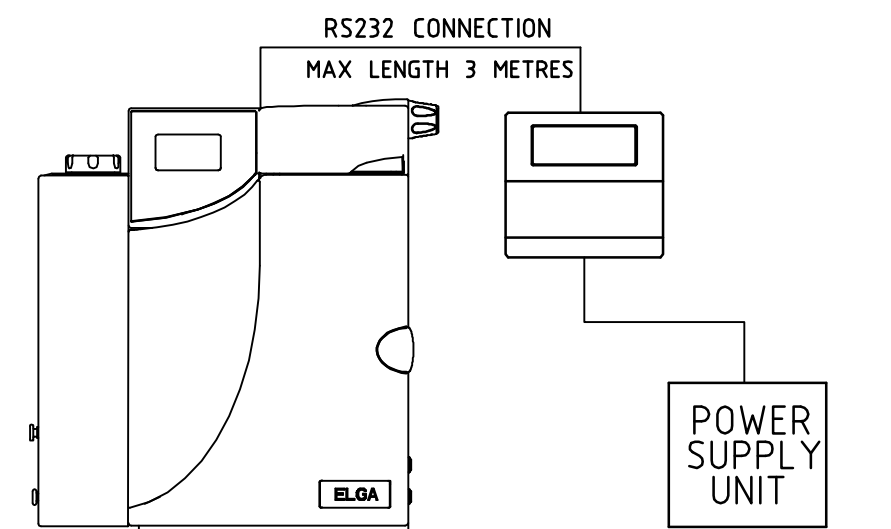

LA618 - RS232 PRINTER KIT

IF IN DOUBT-ASK

3rd ANGLE PROJECTION DO NOT SCALE

MATERIAL: N/A

FINISH: N/A

GENERAL NOTE: N/A

TOLERANCES UNLESS STATED:
ONE PLACE DEC. ± N/A   ANGULAR ± 0.5°
TWO PLACE DEC. ±   ALL HOLE TOLS. TO BS.4500 H11

DIMS. IN	SCALE	DRAWN	JP	AUG 11
mm	NTS	CHECKED	SB	AUG 11
SIZE: A1		APPROVED	LU	AUG 11

TITLE: SALES DIAGRAM
ACCESSORIES FOR
PURELAB CLASSIC
RANGE

PART NUMBER: N/A

ELGA

www.elgalabwater.com
info@elgalabwater.com

ELGA is the laboratory water brand of Veolia Water Solutions & Technologies.

DRG. NO. SD_CL_003   ISSUE 1
SHEET No.3 OF 3