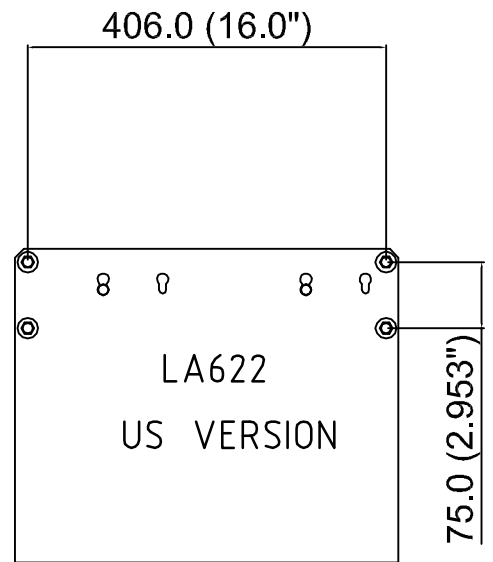

LA622
WALL MOUNTING KIT
(US VERSION)