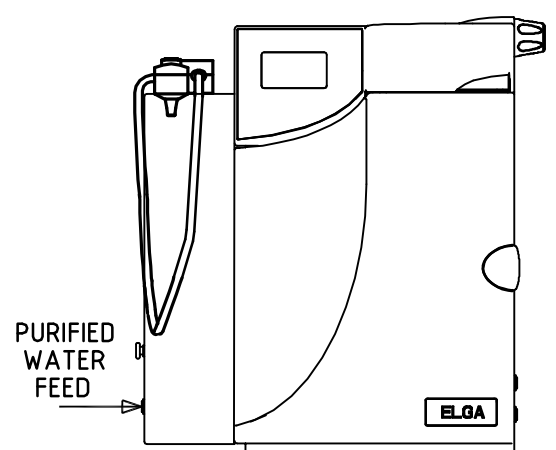

LA644 - INTEGRAL DISPENSE GUN
MAXIMUM REACH OF DISPENSE GUN 1 METRE