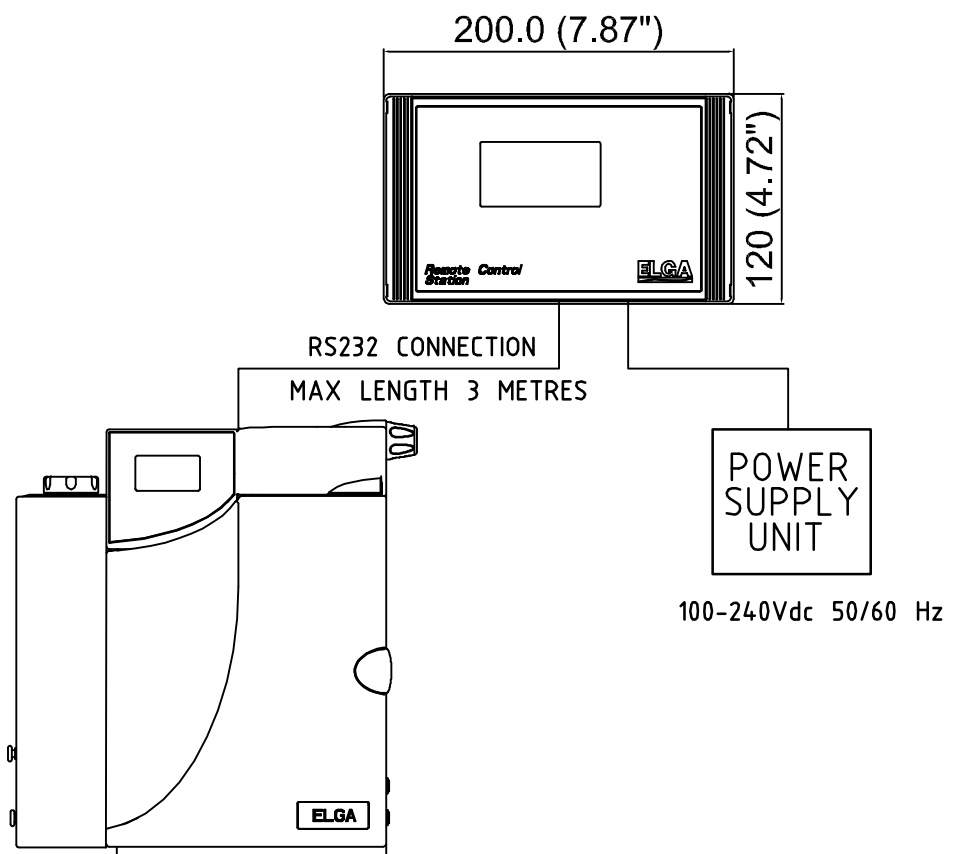

LA645 - REMOTE CONTROL STATION