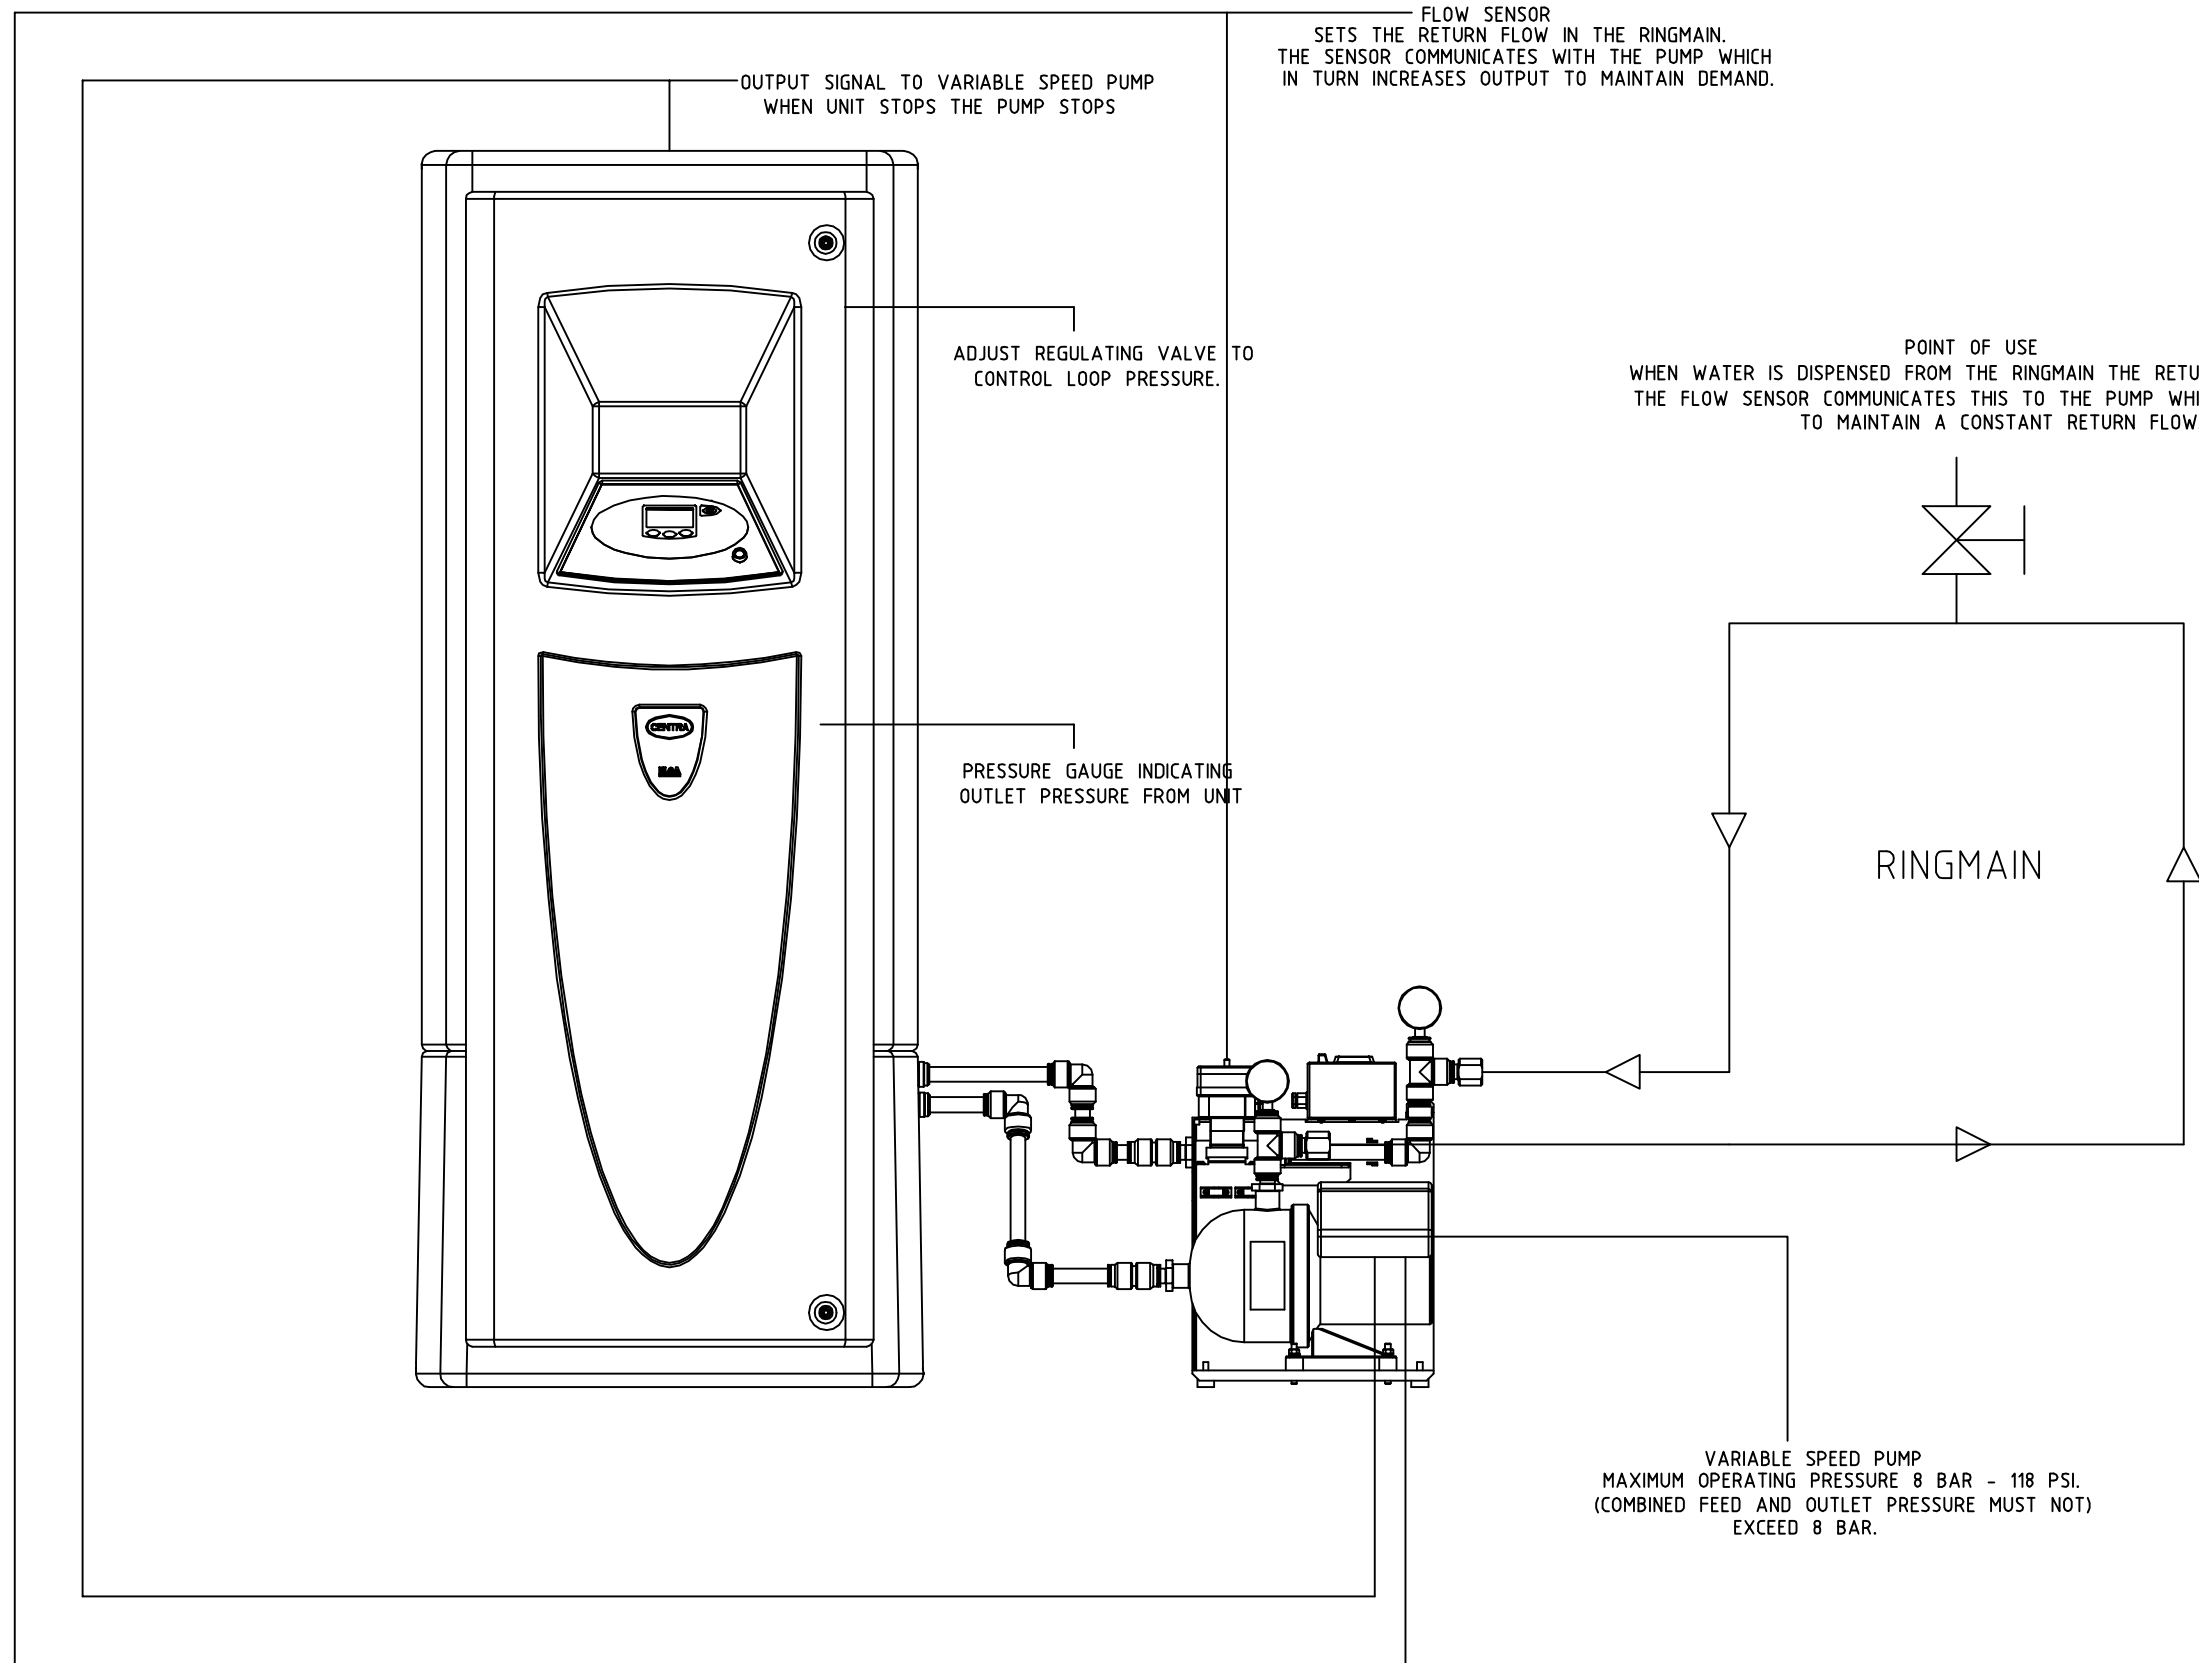

ISS.	MN/PRN/DN	ACTION	APPR'D	DATE
1	DN/E/144	JP		
-	-	-	-	-
-	-	-	-	-

IF IN DOUBT-ASK

3rd ANGLE PROJECTION DO NOT SCALE

MATERIAL: N/A

FINISH: N/A

GENERAL NOTE: N/A

TOLERANCES UNLESS STATED:
 ONE PLACE DEC. ± N/A ANGULAR ± 0.5°
 TWO PLACE DEC. ± ALL HOLE TOLS. TO BS.4500 H11

DIMS. IN mm	SCALE	DRAWN	JP	AUG 11	DATE
			CHECKED	SB	
SIZE: A3	NTS	APPROVED	LU	AUG 11	

TITLE

SALES DIAGRAM OOULTINE & CONN'N LA694-LOOP BOOST MODULE

PART NUMBER: N/A

ELGA

www.elgalabwater.com
info@elgalabwater.com