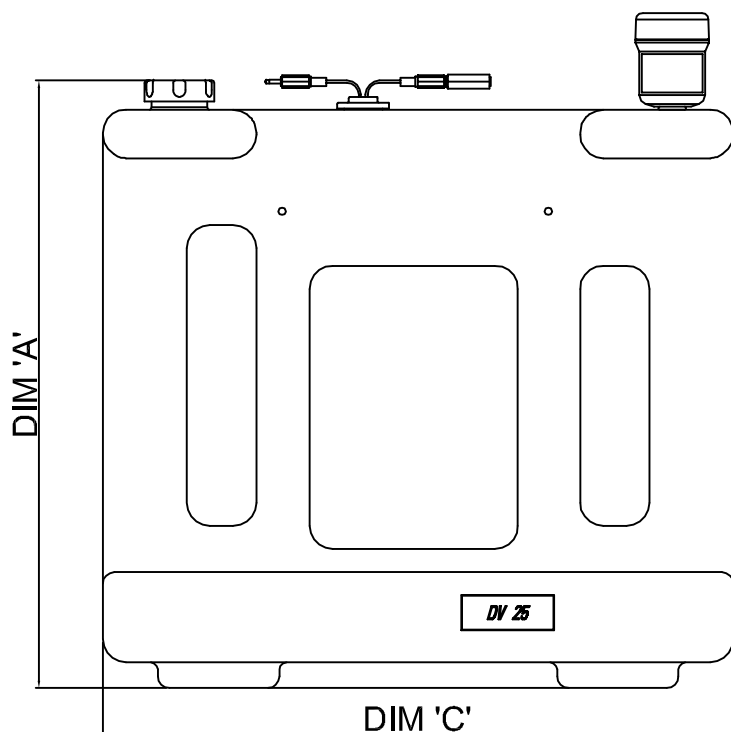

CONNECTION & DIMENSION DETAILS.

REF	FUNCTION	DETAILS	LA621 25 LITRE
A	INLET	8mm OD TUBE CONNECTOR	✓
B	OUTLET	8mm OD TUBE CONNECTOR	✓
C	OVERFLOW	8mm OD TUBE CONNECTOR	✓
D	DISPENSE TAP	—	-
E	LEVEL CONTROL	JACK PLUG 3.5mm	✓
		JACK SOCKET 3.5mm	✓
		JACK SOCKET 1/4"	✓
F	RESERVOIR ACCESS	40mm DIAMETER	✓

UNIT WEIGHTS - ALL VERSIONS

UNIT	WEIGHT (EMPTY)	WEIGHT (FULL)
LA620 (35 LITRE)	7.0KG (15.4LB)	42.0KG (94.4LB)
LA621 (25 LITRE)	6.0KG (13.2LB)	31.0KG (68.2LB)

LEVEL CONNECTION DETAILS - ALL UNITS / ALL DOCKING VESSELS

DETAILS	JACK PLUG 3.5 mm	JACK SOCKET 3.5mm	JACK SOCKET 1/4"
PURELAB PRIMA 7/15/20	✓		
PURELAB OPTION-S 7/15	✓		
PURELAB OPTION-R 7/15	✓		
PURELAB PULSE 1 & 2	✓		
MEDICA 7/15	✓		
MEDICA-R 7/15	✓		
MEDICA-D 7/15	✓		
PURELAB ULTRA RANGE	✓	✓	

OPTIONAL WALL MOUNTING KIT - ELGA PART	No. LA591	
OVERALL HEIGHT	584mm	23.00"
DIMENSION 'A'	515mm	20.30"
DIMENSION 'B'	362mm	14.25"
DIMENSION 'C'	545mm	21.46"

IF IN DOUBT-ASK

3rd ANGLE PROJECTION DO NOT SCALE

MATERIAL: N/A

FINISH: N/A

GENERAL NOTE: N/A

TOLERANCES UNLESS STATED:
ONE PLACE DEC. ± N/A   ANGULAR ± 0.5°
TWO PLACE DEC. ±   ALL HOLE TOLS. TO BS.4500 H11

DIMS. IN mm	SCALE	DRAWN	JP	AUG 11	DATE
SIZE: A3	NTS	CHECKED	SB	AUG 11	
		APPROVED	LU	AUG 11	

LA621 - 25 LITRE DOCKING VESSEL - (DV25)

TITLE

**SALES DIAGRAM
OUTLINE & CONN'N
LA620/LA621
DOCKING VESSELS**

PART NUMBER: N/A

ELGA

www.elgalabwater.com
info@elgalabwater.com

ELGA is the laboratory water brand of Veolia Water Solutions & Technologies.

DRG. NO. **SD_DV_02**   ISSUE **1**

SHEET No2 OF 3

THIS DRAWING IS THE PROPERTY OF ELGA Labwater. THE DETAILS SHOWN ARE STRICTLY CONFIDENTIAL AND MUST NOT BE DISCLOSED TO ANY THIRD PARTY WITHOUT THE CONSENT OF VWS (UK) LTD.