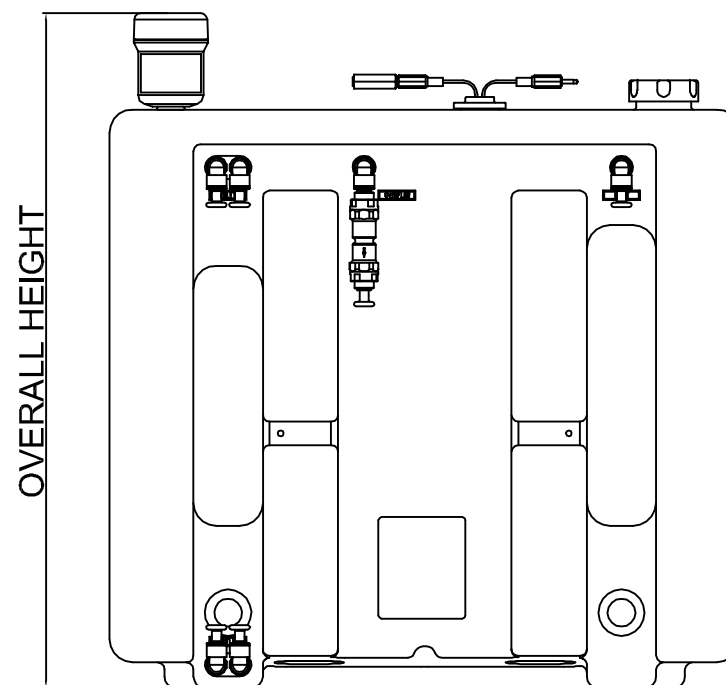

CONNECTION & DIMENSION DETAILS.

REF	FUNCTION	DETAILS	LA621 25 LITRE
A	INLET	8mm OD TUBE CONNECTOR	✓
B	OUTLET	8mm OD TUBE CONNECTOR	✓
C	OVERFLOW	8mm OD TUBE CONNECTOR	✓
D	DISPENSE TAP	—	-
E	LEVEL CONTROL	JACK PLUG 3.5mm	✓
		JACK SOCKET 3.5mm	✓
		JACK SOCKET 1/4"	✓
F	RESERVOIR ACCESS	40mm DIAMETER	✓

UNIT WEIGHTS - ALL VERSIONS

UNIT	WEIGHT (EMPTY)	WEIGHT (FULL)
LA620 (35 LITRE)	7.0KG (15.4LB)	42.0KG (94.4LB)
LA621 (25 LITRE)	6.0KG (13.2LB)	31.0KG (68.2LB)

LEVEL CONNECTION DETAILS - ALL UNITS / ALL DOCKING VESSELS

DETAILS	JACK PLUG 3.5 mm	JACK SOCKET 3.5mm	JACK SOCKET 1/4"
PURELAB PRIMA 7/15/20	✓		
PURELAB OPTION-S 7/15	✓		
PURELAB OPTION-R 7/15	✓		
PURELAB PULSE 1 & 2	✓		
MEDICA 7/15	✓		
MEDICA-R 7/15	✓		
MEDICA-D 7/15	✓		
PURELAB ULTRA RANGE	✓	✓	

OPTIONAL WALL MOUNTING KIT - ELGA PART	No. LA591	
OVERALL HEIGHT	584mm	23.00"
DIMENSION 'A'	515mm	20.30"
DIMENSION 'B'	362mm	14.25"
DIMENSION 'C'	545mm	21.46"

IF IN DOUBT-ASK

3rd ANGLE PROJECTION DO NOT SCALE

MATERIAL: N/A

FINISH: N/A

GENERAL NOTE: N/A

TOLERANCES UNLESS STATED:
ONE PLACE DEC. ± N/A   ANGULAR ± 0.5°
TWO PLACE DEC. ±   ALL HOLE TOLS. TO BS.4500 H11

DIMS. IN mm	SCALE	DRAWN	JP	AUG 11	DATE
SIZE: A3	NTS	CHECKED	SB	AUG 11	
		APPROVED	LU	AUG 11	

LA621 - 25 LITRE DOCKING VESSEL - (DV25)

TITLE

**SALES DIAGRAM
OUTLINE & CONN'N
LA620/LA621
DOCKING VESSELS**

PART NUMBER: N/A

ELGA

www.elgalabwater.com
info@elgalabwater.com

ELGA is the laboratory water brand of Veolia Water Solutions & Technologies.

DRG. NO. **SD_DV_02**   ISSUE **1**

SHEET No2 OF 3

THIS DRAWING IS THE PROPERTY OF ELGA Labwater. THE DETAILS SHOWN ARE STRICTLY CONFIDENTIAL AND MUST NOT BE DISCLOSED TO ANY THIRD PARTY WITHOUT THE CONSENT OF VWS (UK) LTD.