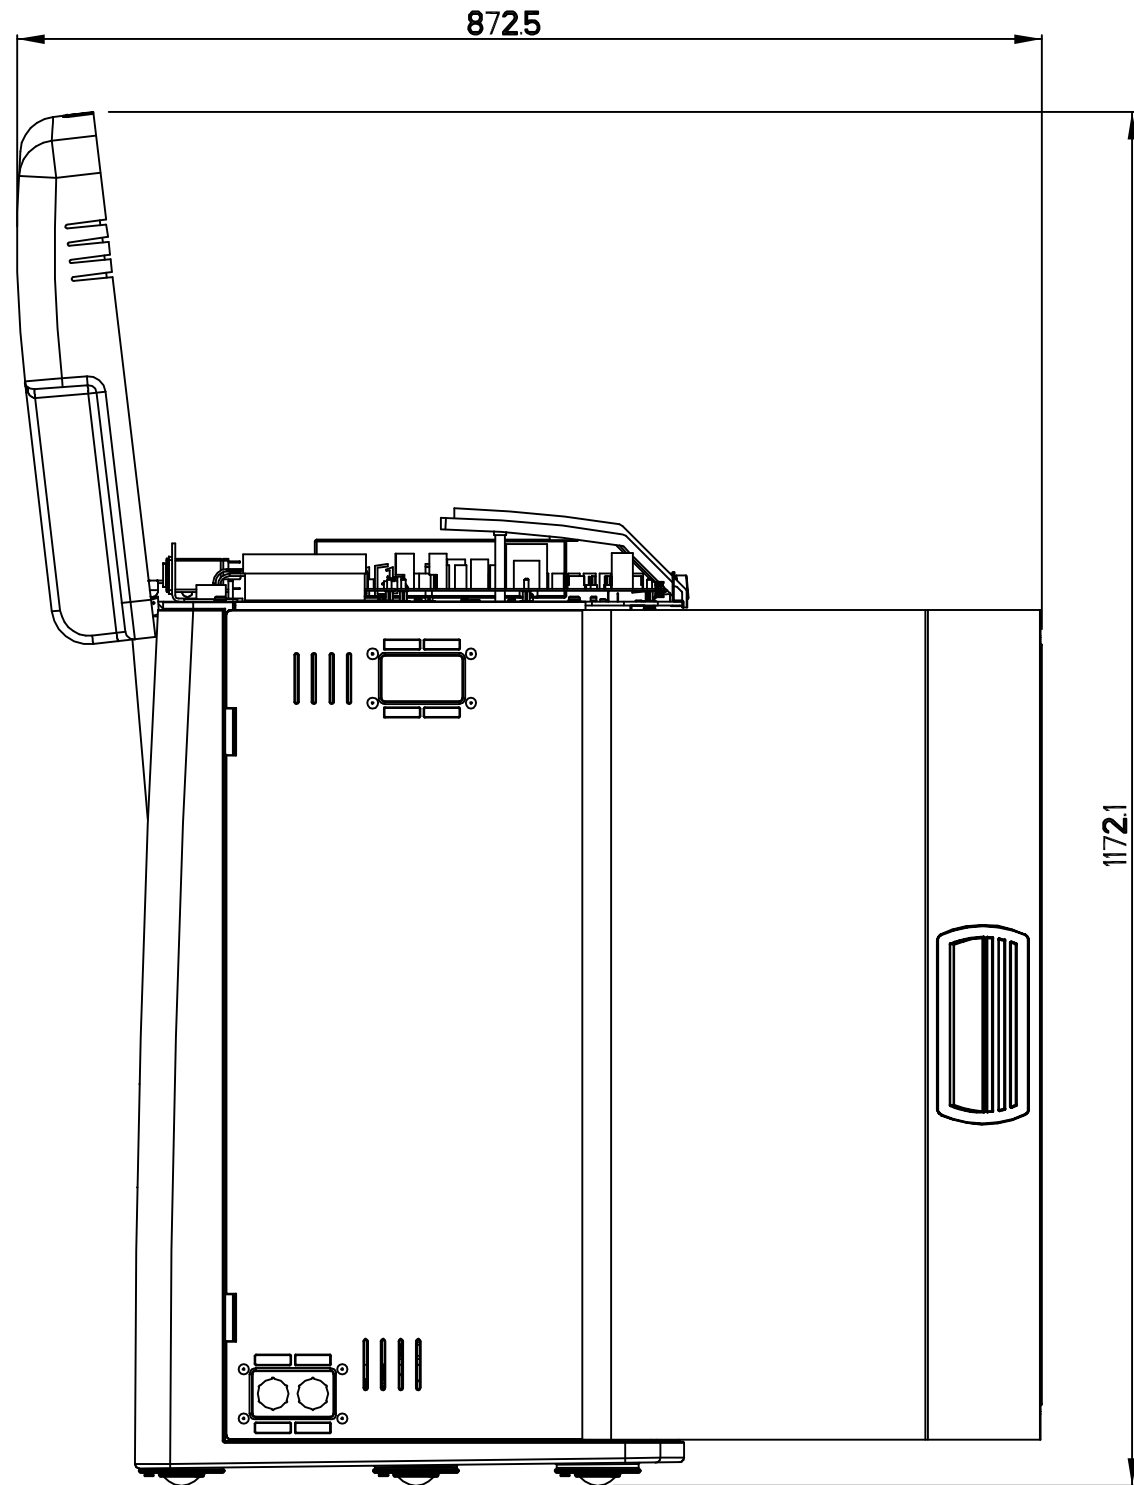

ISS.	MN/PRN/DN	ACTION	APPR'D	DATE
1	DN/E/144	JP		
-	-	-	-	-
-	-	-	-	-

IF IN DOUBT-ASK

3rd ANGLE PROJECTION DO NOT SCALE

MATERIAL: N/A

FINISH: N/A

GENERAL NOTE: N/A

TOLERANCES UNLESS STATED:
 ONE PLACE DEC. ± N/A ANGULAR ± 0.5°
 TWO PLACE DEC. ± ALL HOLE TOLS. TO BS.4500 H11

DIMS. IN mm	SCALE	DRAWN	JP	SEPT 11	DATE
			SB	SEPT 11	
SIZE: A3	NTS	CHECKED	LU	SEPT 11	
		APPROVED			

TITLE
**SALES DIAGRAM
 DOOR/COVER
 OPENING DIMESIONS
 CENTRA-R 60/120 RANGE**

PART NUMBER: N/A

ELGA

www.elgalabwater.com