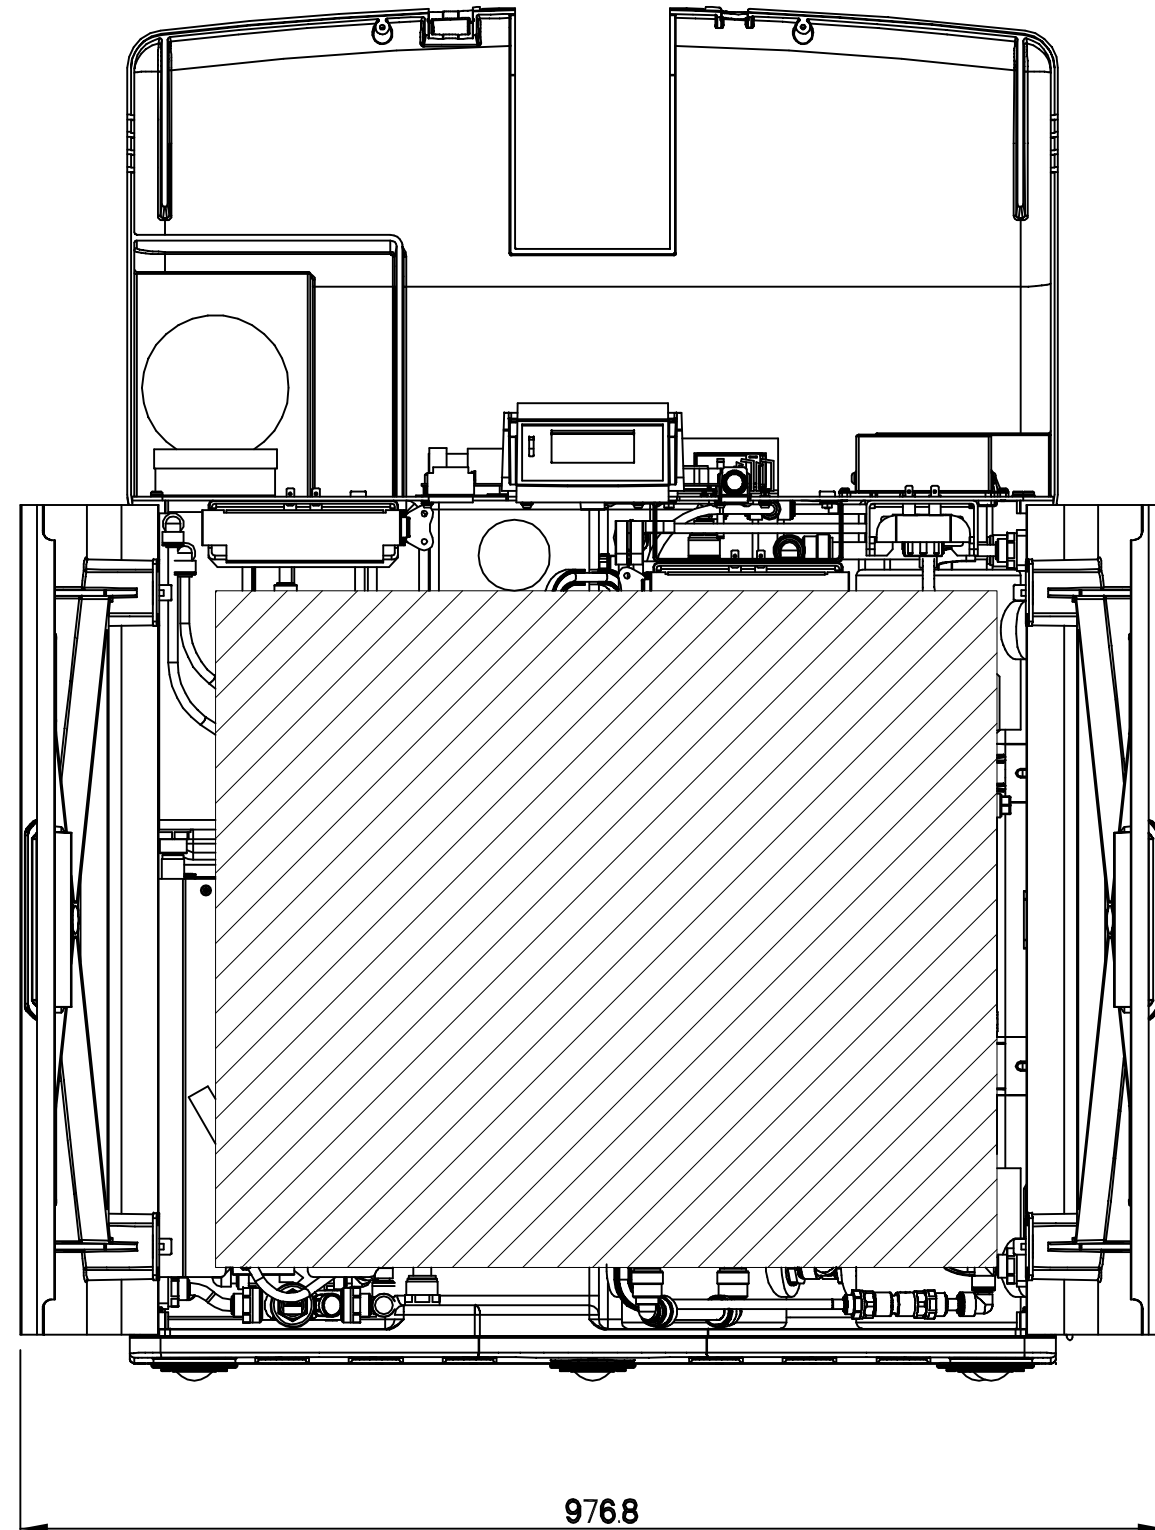

ISS.	MN/PRN/DN	ACTION	APPR'D	DATE
1	DN/E/144	JP		
-	-	-	-	-
-	-	-	-	-

IF IN DOUBT-ASK

3rd ANGLE PROJECTION DO NOT SCALE

MATERIAL: N/A

FINISH: N/A

GENERAL NOTE: N/A

TOLERANCES UNLESS STATED:
 ONE PLACE DEC. ± N/A ANGULAR ± 0.5°
 TWO PLACE DEC. ± ALL HOLE TOLS. TO BS.4500 H11

DIMS. IN mm	SCALE	DRAWN	JP	SEPT 11	DATE
			SB	SEPT 11	
SIZE: A3	NTS	CHECKED	LU	SEPT 11	
		APPROVED			

TITLE
**SALES DIAGRAM
 DOOR/COVER
 OPENING DIMESIONS
 CENTRA-R 60/120 RANGE**

PART NUMBER: N/A

ELGA

www.elgalabwater.com